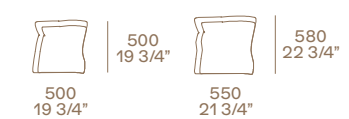

SAINT-GERMAIN

Design Jean-Marie Massaud

Saint-Germain divano

Tessuto sfoderabile Agadir 03 pepe.
Cuscini opzionali in tessuto sfoderabile
Nancy 100 cenere e velluto sfoderabile
Persia 1404 carbone.
Piedini brown nickel opaco.

Koishi tavolini

Strutture verniciato champagne opaco.
Piani in marmo zecevo levigato.
1050×620 - 1200×1090 h 270
500×500 h 530
Piano in vetro blu riflettente.
500×500 h 530

Orbit tavolino

Piano e struttura in vetro bronzato, struttura
in vetro soffiato.
Ø 480 h 460

New York pouf

Velluto sfoderabile Persia 1404 carbone.
Piedini brown nickel lucido.
Ø 530 h 460

Le Club poltrone

Pelle non sfoderabile Silk 01 crema.
l 940 p 880 h 670

Saint-Germain sofa

Removable fabric Agadir 03 pepe.
Optional cushions in removable fabric
Nancy 100 cenere and removable velvet
Persia 1404 carbone.
Mat brown nickel feet.

Koishi coffee tables

Structures painted mat champagne.
Tops in mat marble zecevo.
41 1/4"x24 1/2" - 47 1/4"x43" h 10 3/4"
19 3/4"x19 3/4" h 20 3/4"
Top in blu reflecting glass.
19 3/4"x19 3/4" h 20 3/4"

Orbit coffee table

Top and structure in bronzed glass, structure
in blown glass.
Ø 19" h 18"

New York pouf

Removable velvet Persia 1404 carbone.
Glossy brown nickel feet.
Ø 20 3/4" h 18"

Le Club armchairs

Non-removable leather Silk 01 crema.
w 37" d 34 3/4" h 26 1/2"

Saint-Germain divano Saint-Germain sofa

Angolo penisola inclinato dx
Rt angled peninsula corner unit

Terminale dx
Rt end unit

Cuscini opzionali
Optional cushions

Koishi tavolini Koishi coffee tables

Orbit tavolino Orbit coffee table

New York pouf New York pouf

Le Club poltrona Le Club armchair