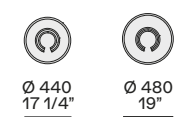

Orbit tavolini
Orbit coffee tables

Display 30 mq-sqm