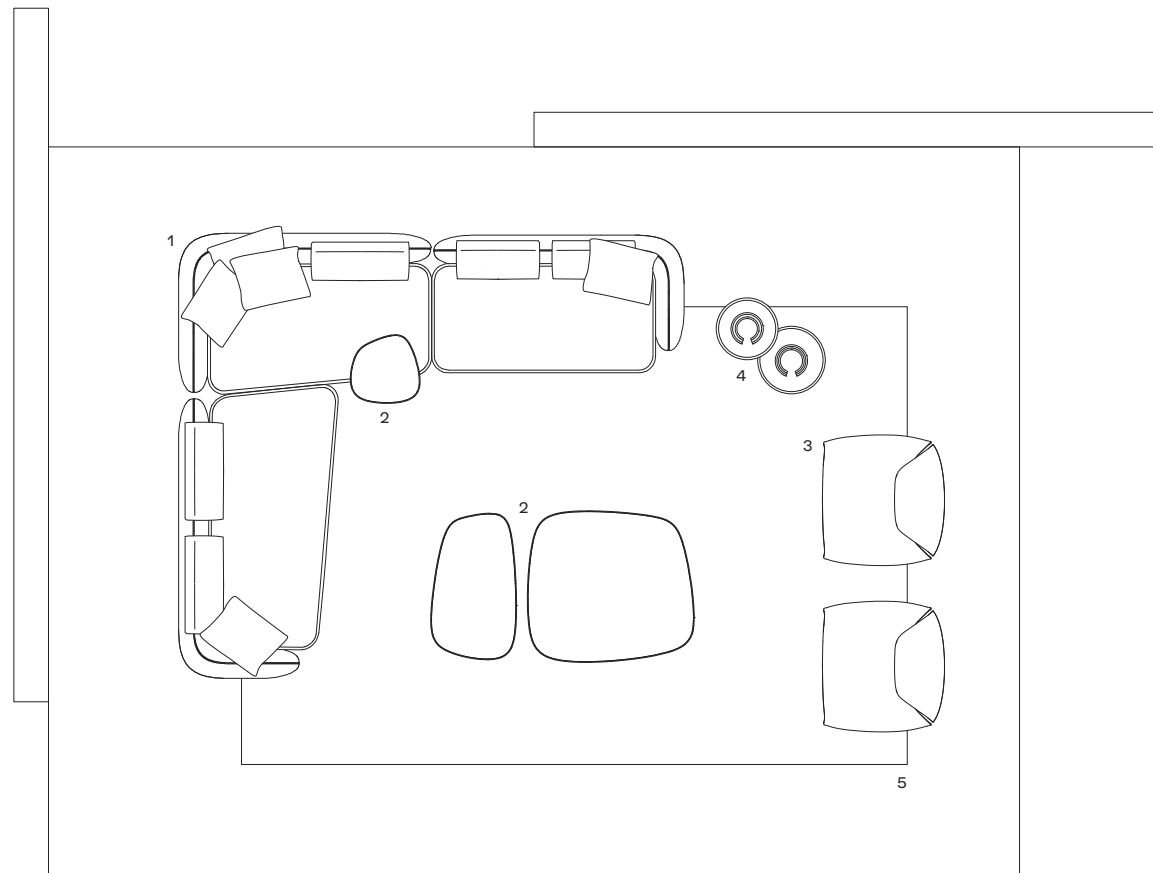

4 Orbit coffee tables

Top and structure in bronzed glass, structure in blown glass. Ø 17 1/4" h 21 3/4" - Ø 19" h 18"

5 Relief tappeto

Colore cammello. Dimensioni su misura 3300x4800

5 Relief carpet

Colour cammello. Customized sizes 130"x189"