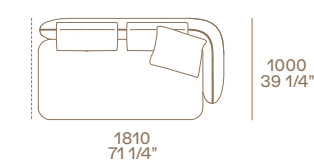

Terminale dx
Rt end unit