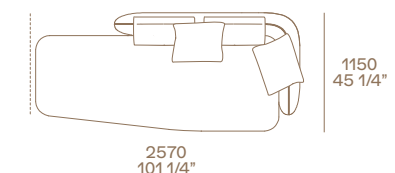

Terminale penisola dx
Rt peninsula end unit