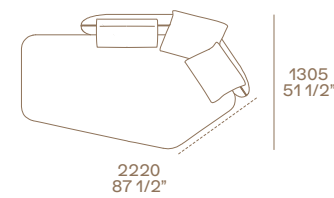

Cuscini opzionali
Optional cushions