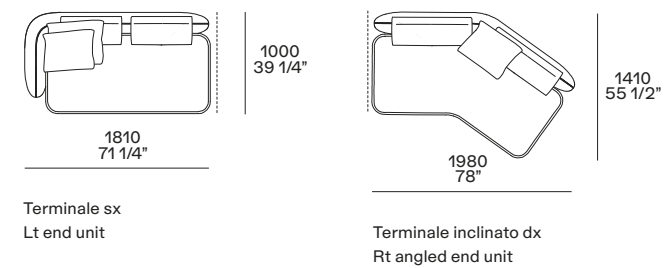

1 Saint-Germain sofa

Sofa and backrest cushions cover in removable leather Silk 10 terracotta. Optional cushions in removable velvet Glasgow 03 carbone and removable leather Silk 10 terracotta. Composition w 148 3/4" d 55 1/2"

2 Koishi tavolini

Strutture verniciato brunito opaco. Piano in marmo zecevo levigato. 1200x1090 h 270
Piano in olmo nero. 1050x620 h 270
Piano in vetro blu riflettente. 500x500 h 530

2 Koishi coffee tables

Structures painted mat brunito. Top in mat marble zecevo. 47 1/4"x43" h 10 3/4"
Top in black elm. 41 1/4"x24 1/2" h 10 3/4"
Top in blu reflecting glass. 19 3/4"x19 3/4" h 20 3/4"

3 Kay Lounge poltrona

Rivestimento non sfoderabile in pelle Hairy bianco/nero e struttura in cromo satinato. l 730 p 735 h 675

3 Kay Lounge armchairs

Non-removable cover in leather Hairy bianco/nero and structure in satin chrome. w 28 3/4" d 29" h 26 1/2"

4 Orbit tavolini

Piano e struttura in vetro bronzato, struttura in vetro soffiato. Ø 440 h 550 - Ø 480 h 460

4 Orbit coffee tables

Top and structure in bronzed glass, structure in blown glass. Ø 17 1/4" h 21 3/4" - Ø 19" h 18"

5 Relief tappeto

Colore perla. Dimensioni su misura 3900x5300

5 Relief carpet

Colour perla. Customized sizes 153 1/2"x208 3/4"

Saint-Germain divano Saint-Germain sofa