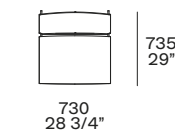

Kay Lounge poltrona
Kay Lounge armchair