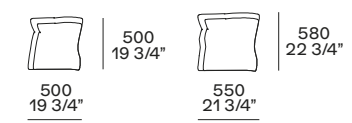

COMPOSITION 01

1 Saint-Germain divano

Rivestimento divano in tessuto sfoderabile Naxos 17 corda.
Cuscini opzionali in tessuto sfoderabile Naxos 17 corda, Brest 05 danubio e velluto sfoderabile Persia 58 danubio.

2 Saint-Germain pouf

Rivestimento sfoderabile in pelle Deep 05 cioccolato.

3 Koishi tavolini

Strutture verniciato brunito opaco.
Piano in marmo calacatta oro levigato.
1200x1090 h 270
Piano in olmo nero.
500x500 h 530

4 Le Club poltrona

Rivestimento non sfoderabile in tessuto Brest 12 sabbia.
1940 p 880 h 670

5 Orbit tavolini

Piano e struttura in vetro bronzato, struttura in vetro soffiato.
Ø 440 h 550 - Ø 480 h 460

6 Cannelé tappeto

Dimensioni su misura 3400x5300

1 Saint-Germain sofa

Sofa cover in removable fabric Naxos 17 corda.
Optional cushions in removable fabric Naxos 17 corda, Brest 05 danubio and removable velvet Persia 58 danubio.

2 Saint-Germain pouf

Removable cover in leather Deep 05 cioccolato.

3 Koishi coffee tables

Structures painted mat brunito.
Top in mat marble calacatta oro.
47 1/4"x43" h 10 3/4"
Top in black elm.
19 3/4"x19 3/4" h 20 3/4"

4 Le Club armchair

Non-removable cover in fabric Brest 12 sabbia.
w 37" d 34 3/4" h 26 1/2"

5 Orbit coffee tables

Top and structure in bronzed glass, structure in blown glass.
Ø 17 1/4" h 21 3/4" - Ø 19" h 18"

6 Cannelé carpet

Customized sizes 133 3/4"x208 3/4"

Saint-Germain divano
Saint-Germain sofa

Cuscini opzionali
Optional cushions