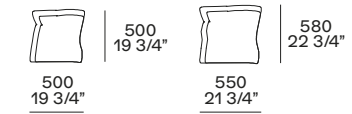

Cuscini opzionali
Optional cushions