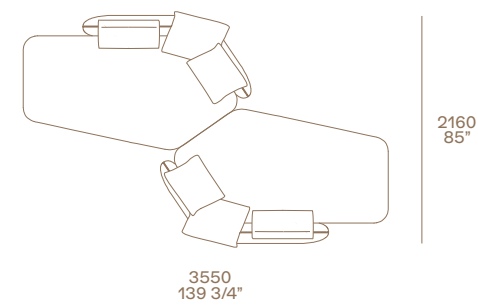

Saint-Germain pouf

Pelle sfoderabile Nabuk 06 mastice.
1053x620 h 315
Tessuto sfoderabile Siro 01 bianco.
1200x1090 h 315
Piedini brown nickel opaco.

Koishi tavolino

Struttura verniciato brunito opaco.
Piano in marmo zecevo levigato.
500x500 h 530

New York pouf

Velluto sfoderabile Persia 1404 carbone.
Ø 530 h 460
Pelle non sfoderabile Deep 03 salvia.
1220x520 h 410
Piedini brown nickel lucido.

Gentleman Relax poltrona

Tessuto sfoderabile Siro 02 lino.
Basamento brown nickel lucido.
l 780 p 750 h 870

Saint-Germain sofa

Removable fabric Brest 02 salvia.
Optional cushions in removable velvet
Tebe 07 oliva.
Mat brown nickel feet.

Saint-Germain Boomerang sofa

Removable leather Nabuk 06 mastice.
Optional cushions in removable fabric
Brest 05 danubio and removable velvet
Glasgow 04 avio.
Mat brown nickel feet.

Saint-Germain poufs

Removable leather Nabuk 06 mastice.
41 1/2"x24 1/2" h 12 1/2"
Removable fabric Siro 01 bianco.
47 1/4"x43" h 12 1/2"
Mat brown nickel feet.

Koishi coffee table

Structure painted mat brunito.
Top in mat marble zecevo.
19 3/4"x19 3/4" h 20 3/4"

New York poufs

Removable velvet Persia 1404 carbone.
Ø 20 3/4" h 18"
Non-removable leather Deep 03 salvia.
48"x20 1/2" h 16 1/4"
Glossy brown nickel feet.

Gentleman Relax armchair

Removable fabric Siro 02 lino.
Base glossy brown nickel.
w 30 3/4" d 29 1/2" h 34 1/4"

Saint-Germain divano Saint-Germain sofa