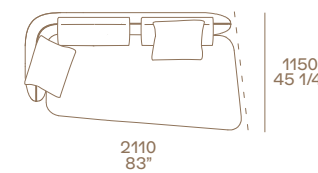

SAINT-GERMAIN

Design Jean-Marie Massaud

Saint-Germain divano

Tessuto sfoderabile Siro 01 bianco.
Cuscini opzionali in tessuto sfoderabile
Brest 11 cioccolato, velluto sfoderabile
Persia 2020 bruciato e Glasgow 01 crema.
Piedini brown nickel opaco.

Koishi tavolini

Strutture verniciato brunito opaco.
Piani in marmo sahara noir levigato finitura
poliestere.
1050x620 - 1200x1090 h 270
Piano in marmo zecevo levigato.
500x500 h 530

Le Club poltrone

Pelle non sfoderabile Silk 06 roccia.
l 940 p 880 h 670

Orbit tavolini

Piano e struttura in vetro bronzato, struttura
in vetro soffiato.
Ø 440 h 550 - Ø 480 h 460

Saint-Germain sofa

Removable fabric Siro 01 bianco.
Optional cushions in removable fabric Brest
11 cioccolato, removable velvet Persia 2020
bruciato and Glasgow 01 crema.
Mat brown nickel feet.

Koishi coffee tables

Structures painted mat brunito.
Tops in mat marble sahara noir polyester
finish.
41 1/4"x24 1/2" - 47 1/4"x43" h 10 3/4"
Top in mat marble zecevo.
19 3/4"x19 3/4" h 20 3/4"

Le Club armchairs

Non-removable leather Silk 06 roccia.
w 37" d 34 3/4" h 26 1/2"

Orbit coffee tables

Top and structure in bronzed glass, structure
in blown glass.
Ø 17 1/4" h 21 3/4" - Ø 19" h 18"

Saint-Germain divano Saint-Germain sofa

Terminale inclinato sx
Lt angled end unit