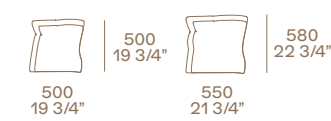

Cuscini opzionali
Optional cushions