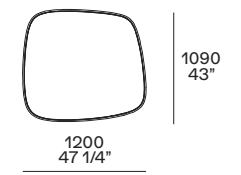

Saint-Germain pouf
Saint-Germain pouf