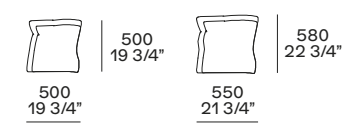

Cuscini opzionali
Optional cushions