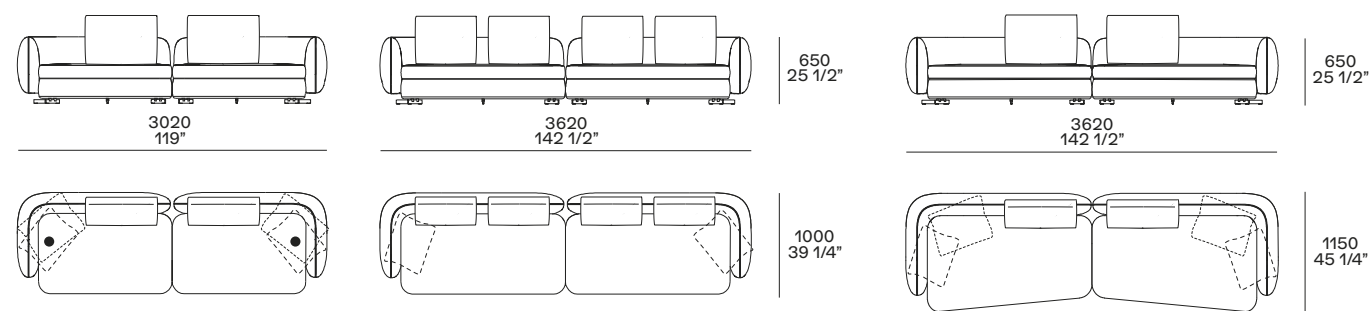

Cuscino schienale in poliuretano espanso e piuma, larghezza mm 600-700-800. Cuscino poggiatesta opzionale in strutturato e piuma, larghezza mm 700.

Cuscini opzionali in tela cotone e piuma. Piedini regolabili in metallo verniciato brown nickel opaco.

Rivestimento sfoderabile in tessuto o pelle. Tavolino terminale o da inserire tra due elementi solo con la profondità della seduta di 790 (profondità divano 1000). Struttura tavolino in metallo verniciato brunito opaco o champagne opaco; piano in olmo nero, rovere gold, vetro blu riflettente, pietra ebano spatolata o marmi levigati e lucidi.

Structure in wood and wood by-products. Backrest in flexible moulded polyurethane, seat cushion in multi-density polyurethane foam, pre-cover in cotton canvas and down.

Fixed backrest cushion in polyurethane foam and down, width 23 1/2"-27 1/2"-31 1/2". Optional structural headrest cushion in down, width 27 1/2".

Optional cushions in cotton canvas and down. Levelling feet in painted metal mat brown nickel.

Removable cover in fabric or leather. End or central coffee table inserted between two elements only available with seat depth 31" (sofa depth 39 1/4"). Structure coffee table in metal painted mat brunito or mat champagne; top in black elm, gold oak, blu reflecting glass, ebony stone with spatula finish or mat and glossy marbles.

Esempi divani composti Examples of modular sofas

Cuscino poggiatesta opzionale Optional headrest cushion

Cuscino strutturale (h 600) più alto del cuscino schienale fisso. Può sostituire il cuscino schienale fisso e, solo dove indicato, i cuscini opzionali.

Structural cushion (h 23 1/2") higher than the fixed backrest cushion. It can replace the fixed backrest cushion and, only where indicated, the optional cushions.

Cuscini opzionali Optional cushions

● cuscino poggiatesta opzionale
optional headrest cushion

□ cuscino opzionale 500×500
optional cushion 19 3/4"×19 3/4"

□ cuscino opzionale 550×580
optional cushion 21 3/4"×22 3/4"