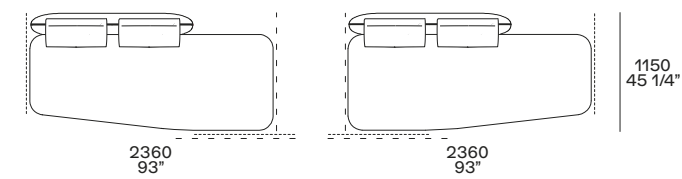

**Penisola sx-dx
Lt-rt peninsula**

anche uso terminale o angolare
also used as end unit or corner unit