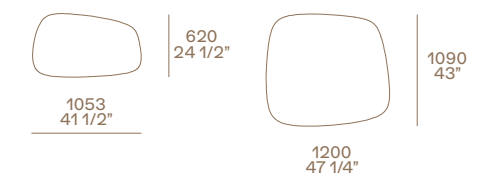

Angolo penisola inclinato dx
Rt angled peninsula corner unit