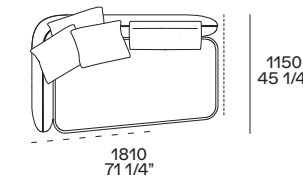

Angolo inclinato sx
Lt angled corner unit