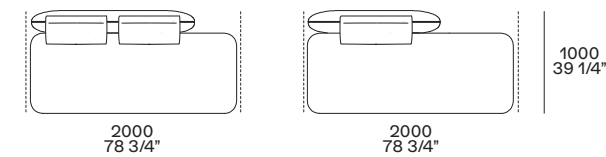

**Penisola sx-dx
Lt-rt peninsula**

anche uso terminale o angolare
also used as end unit or corner unit