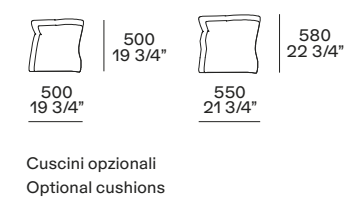

1 Saint-Germain sofa

Sofa and backrest cushions cover in removable leather Silk 10 terracotta. Optional cushions in removable velvet Glasgow 03 carbone and removable leather Silk 10 terracotta. Composition w 148 3/4" d 55 1/2"

2 Koishi tavolini

Strutture verniciato brunito opaco. Piano in marmo zecevo levigato. 1200x1090 h 270
Piano in olmo nero. 1050x620 h 270
Piano in vetro blu riflettente. 500x500 h 530

2 Koishi coffee tables

Structures painted mat brunito. Top in mat marble zecevo. 47 1/4"x43" h 10 3/4"
Top in black elm. 41 1/4"x24 1/2" h 10 3/4"
Top in blu reflecting glass. 19 3/4"x19 3/4" h 20 3/4"

3 Kay Lounge poltrona

Rivestimento non sfoderabile in pelle Hairy bianco/nero e struttura in cromo satinato. l 730 p 735 h 675

3 Kay Lounge armchairs

Non-removable cover in leather Hairy bianco/nero and structure in satin chrome. w 28 3/4" d 29" h 26 1/2"

4 Orbit tavolini

Piano e struttura in vetro bronzato, struttura in vetro soffiato. Ø 440 h 550 - Ø 480 h 460

4 Orbit coffee tables

Top and structure in bronzed glass, structure in blown glass. Ø 17 1/4" h 21 3/4" - Ø 19" h 18"

5 Relief tappeto

Colore perla. Dimensioni su misura 3900x5300

5 Relief carpet

Colour perla. Customized sizes 153 1/2"x208 3/4"

Saint-Germain divano Saint-Germain sofa