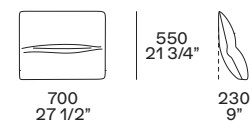

Cuscino poggiatesta opzionale Optional headrest cushion

Cuscino strutturale (h 600) più alto del cuscino schienale fisso. Può sostituire il cuscino schienale fisso e, solo dove indicato, i cuscini opzionali.

Structural cushion (h 23 1/2") higher than the fixed backrest cushion. It can replace the fixed backrest cushion and, only where indicated, the optional cushions.