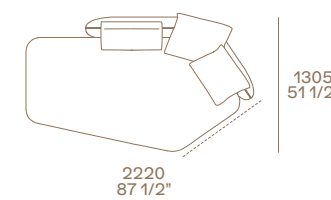

SAINT-GERMAIN

Design Jean-Marie Massaud

Saint-Germain divano

Tessuto sfoderabile Agadir 03 pepe.
Cuscini opzionali in tessuto sfoderabile
Nancy 100 cenere e velluto sfoderabile
Persia 1404 carbone.
Piedini brown nickel opaco.

Koishi tavolini

Strutture verniciato champagne opaco.
Piani in marmo zecevo levigato.
1050×620 - 1200×1090 h 270
500×500 h 530
Piano in vetro blu riflettente.
500×500 h 530

Orbit tavolino

Piano e struttura in vetro bronzato, struttura
in vetro soffiato.
Ø 480 h 460

New York pouf

Velluto sfoderabile Persia 1404 carbone.
Piedini brown nickel lucido.
Ø 530 h 460

Le Club poltrone

Pelle non sfoderabile Silk 01 crema.
l 940 p 880 h 670

Saint-Germain sofa

Removable fabric Agadir 03 pepe.
Optional cushions in removable fabric
Nancy 100 cenere and removable velvet
Persia 1404 carbone.
Mat brown nickel feet.

Koishi coffee tables

Structures painted mat champagne.
Tops in mat marble zecevo.
41 1/4"x24 1/2" - 47 1/4"x43" h 10 3/4"
19 3/4"x19 3/4" h 20 3/4"
Top in blu reflecting glass.
19 3/4"x19 3/4" h 20 3/4"

Orbit coffee table

Top and structure in bronzed glass, structure
in blown glass.
Ø 19" h 18"

New York pouf

Removable velvet Persia 1404 carbone.
Glossy brown nickel feet.
Ø 20 3/4" h 18"

Le Club armchairs

Non-removable leather Silk 01 crema.
w 37" d 34 3/4" h 26 1/2"

Saint-Germain divano Saint-Germain sofa

Angolo penisola inclinato dx
Rt angled peninsula corner unit