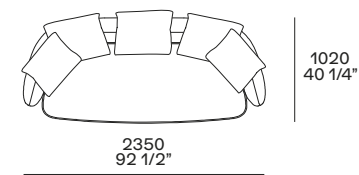

COMPOSITION 01

1 Saint-Germain divano

Rivestimento divano in tessuto sfoderabile Naxos 17 corda.
Cuscini opzionali in tessuto sfoderabile Naxos 17 corda, Brest 05 danubio e velluto sfoderabile Persia 58 danubio.

2 Saint-Germain pouf

Rivestimento sfoderabile in pelle Deep 05 cioccolato.

3 Koishi tavolini

Strutture verniciato brunito opaco.
Piano in marmo calacatta oro levigato.
1200x1090 h 270
Piano in olmo nero.
500x500 h 530

4 Le Club poltrona

Rivestimento non sfoderabile in tessuto Brest 12 sabbia.
1940 p 880 h 670

5 Orbit tavolini

Piano e struttura in vetro bronzato, struttura in vetro soffiato.
Ø 440 h 550 - Ø 480 h 460

6 Cannelé tappeto

Dimensioni su misura 3400x5300

1 Saint-Germain sofa

Sofa cover in removable fabric Naxos 17 corda.
Optional cushions in removable fabric Naxos 17 corda, Brest 05 danubio and removable velvet Persia 58 danubio.

2 Saint-Germain pouf

Removable cover in leather Deep 05 cioccolato.

3 Koishi coffee tables

Structures painted mat brunito.
Top in mat marble calacatta oro.
47 1/4"x43" h 10 3/4"
Top in black elm.
19 3/4"x19 3/4" h 20 3/4"

4 Le Club armchair

Non-removable cover in fabric Brest 12 sabbia.
w 37" d 34 3/4" h 26 1/2"

5 Orbit coffee tables

Top and structure in bronzed glass, structure in blown glass.
Ø 17 1/4" h 21 3/4" - Ø 19" h 18"

6 Cannelé carpet

Customized sizes 133 3/4"x208 3/4"

Saint-Germain divano
Saint-Germain sofa

Cuscini opzionali
Optional cushions