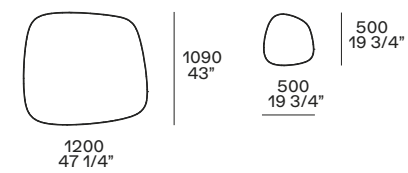

Koishi tavolini
Koishi coffee tables

Kay Lounge poltrona
Kay Lounge armchair

Orbit tavolini
Orbit coffee tables