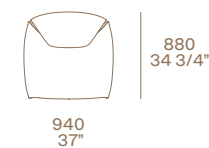

Le Club poltrona Le Club armchair