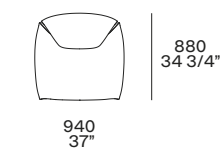

Le Club poltrona
Le Club armchair