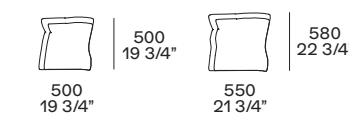

Cuscini opzionali
Optional cushions