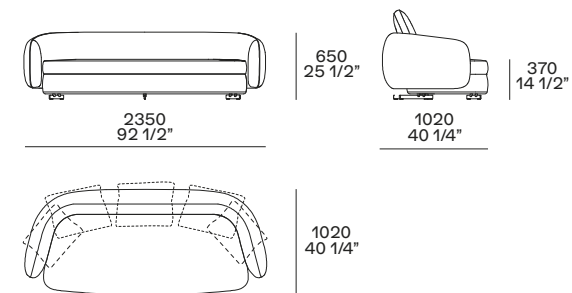

Divano Sofa