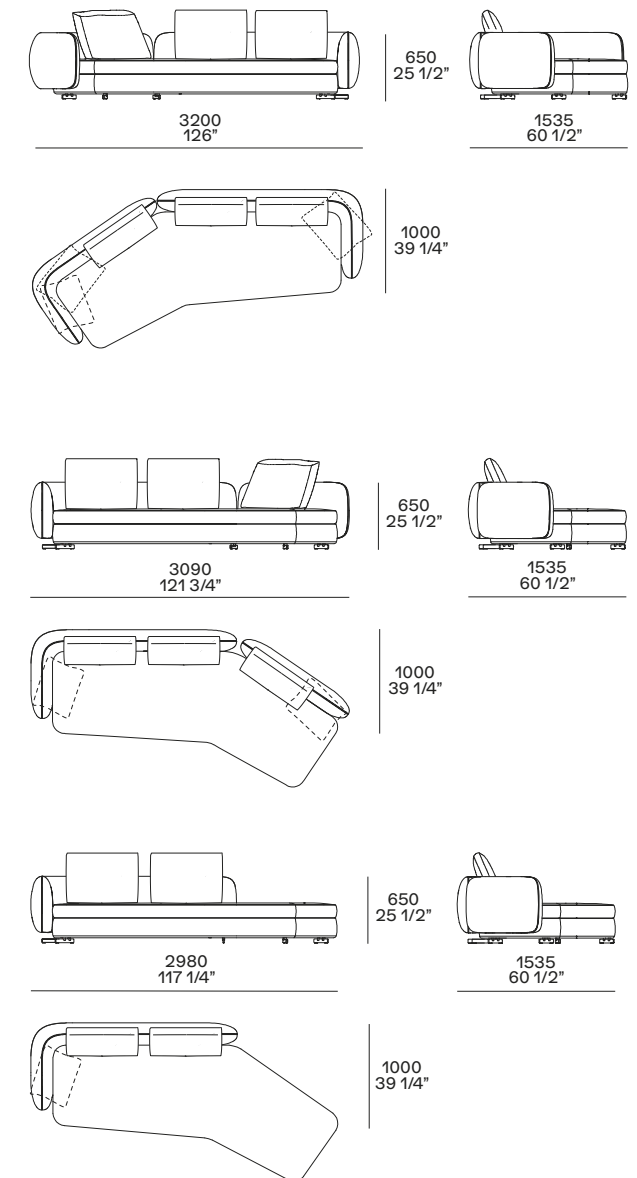

Divano Boomerang sx-dx Lt-rt Boomerang sofa