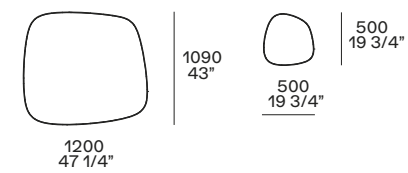

Koishi tavolini
Koishi coffee tables