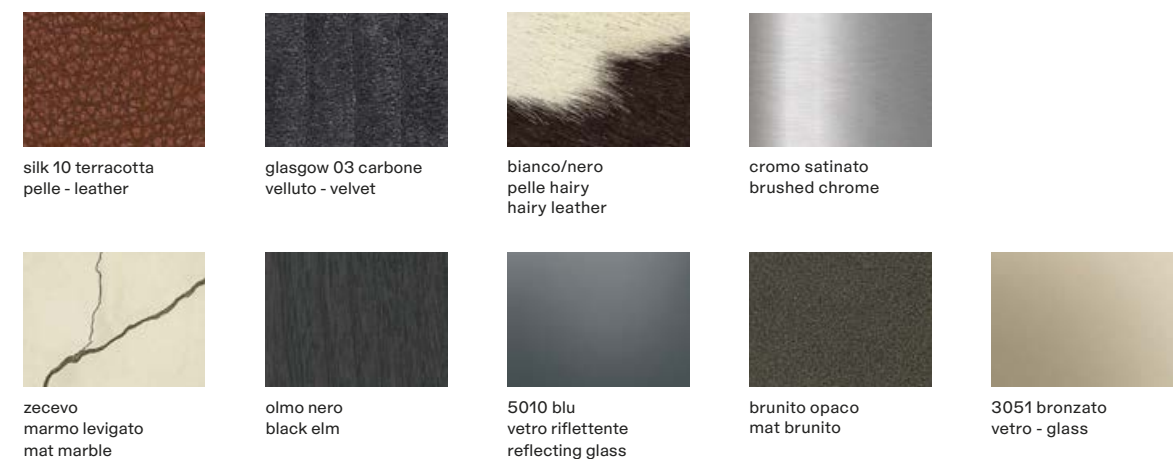

COMPOSITION 04

1 Saint-Germain divano

Rivestimento divano e cuscini schienale in pelle sfoderabile Silk 10 terracotta. Cuscini opzionali in velluto sfoderabile Glasgow 03 carbone e pelle sfoderabile Silk 10 terracotta. Composizione l 3780 p 1410

1 Saint-Germain sofa

Sofa and backrest cushions cover in removable leather Silk 10 terracotta. Optional cushions in removable velvet Glasgow 03 carbone and removable leather Silk 10 terracotta. Composition w 148 3/4" d 55 1/2"

2 Koishi tavolini

Strutture verniciato brunito opaco. Piano in marmo zecevo levigato. 1200x1090 h 270
Piano in olmo nero. 1050x620 h 270
Piano in vetro blu riflettente. 500x500 h 530

2 Koishi coffee tables

Structures painted mat brunito. Top in mat marble zecevo. 47 1/4"x43" h 10 3/4"
Top in black elm. 41 1/4"x24 1/2" h 10 3/4"
Top in blu reflecting glass. 19 3/4"x19 3/4" h 20 3/4"

3 Kay Lounge poltrona

Rivestimento non sfoderabile in pelle Hairy bianco/nero e struttura in cromo satinato. l 730 p 735 h 675

3 Kay Lounge armchairs

Non-removable cover in leather Hairy bianco/nero and structure in satin chrome. w 28 3/4" d 29" h 26 1/2"

4 Orbit tavolini

Piano e struttura in vetro bronzato, struttura in vetro soffiato. Ø 440 h 550 - Ø 480 h 460

4 Orbit coffee tables

Top and structure in bronzed glass, structure in blown glass. Ø 17 1/4" h 21 3/4" - Ø 19" h 18"

5 Relief tappeto

Colore perla. Dimensioni su misura 3900x5300

5 Relief carpet

Colour perla. Customized sizes 153 1/2"x208 3/4"

Saint-Germain divano Saint-Germain sofa

Cuscini opzionali
Optional cushions

Koishi tavolini Koishi coffee tables

Kay Lounge poltrona Kay Lounge armchair

Orbit tavolini Orbit coffee tables

Display 32 mq-sqm