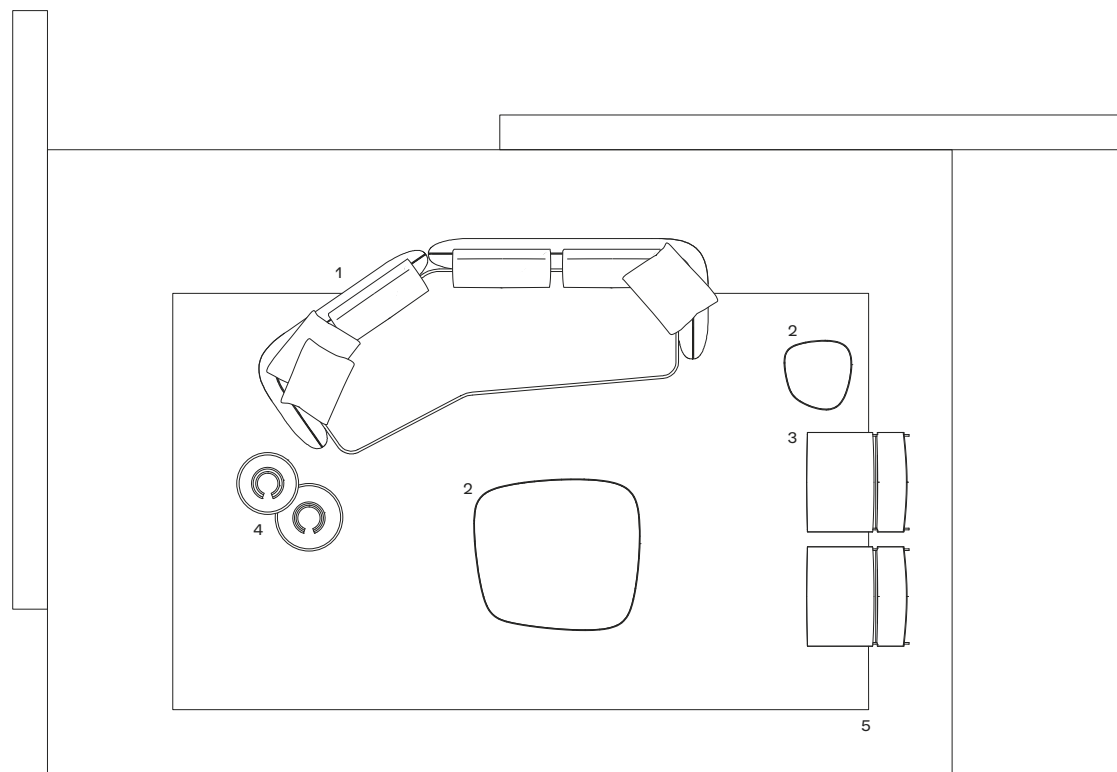

2 Koishi tavolini
Strutture verniciato champagne opaco. Piano in marmo zecevo levigato. 1200x1090 h 270
Piano in vetro blu riflettente. 500x500 h 530

3 Kay Lounge poltrone
Rivestimento non sfoderabile in cuoio 02 nero e struttura in cromo satinato. l 730 p 735 h 675

4 Orbit tavolini
Piano e struttura in vetro bronzato, struttura in vetro soffiato. Ø 440 h 550 - Ø 480 h 460

5 Relief tappeto
Colore tortora.
Dimensioni su misura 3000x5000

1 Saint-Germain Boomerang sofa
Cover of sofa and backrest cushions in removable fabric Arcadia 02 sabbia. Optional cushions in removable velvet Tebe 06 giada.
w 126"d 60 1/2"

2 Koishi coffee tables
Structures painted mat champagne. Top in mat marble zecevo. 47 1/4"x43" h 10 3/4"
Top in blu reflecting glass. 19 3/4"x19 3/4" h 20 3/4"

3 Kay Lounge armchairs
Non-removable cover in hide 02 nero and satin chrome structure. w 28 3/4" d 29" h 26 1/2"

4 Orbit coffee tables
Top and structure in bronzed glass, structure in blown glass. Ø 17 1/4" h 21 3/4" - Ø 19" h 18"

5 Relief carpet
Colour tortora.
Customized sizes 118"x196 3/4"

Saint-Germain Boomerang divano
Saint-Germain Boomerang sofa

Koishi tavolini
Koishi coffee tables

Kay Lounge poltrona
Kay Lounge armchair

Orbit tavolini
Orbit coffee tables

Display 30 mq-sqm