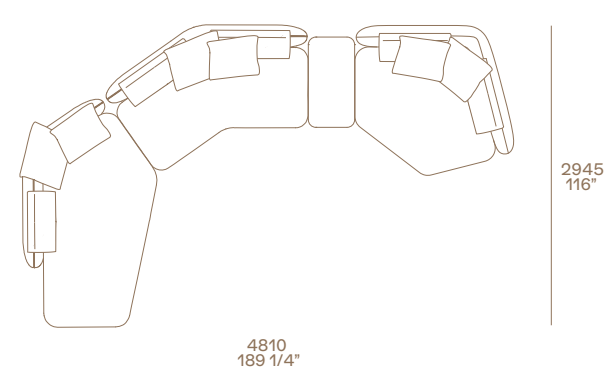

SAINT-GERMAIN

Design Jean-Marie Massaud

Saint-Germain divani

Tessuto sfoderabile Siro 01 bianco.
Cuscini opzionali in tessuto sfoderabile
Brest 02 salvia e velluto sfoderabile
Tebe 07 oliva.
Piedini brown nickel opaco.
Tavolino con piano in olmo nero,
struttura brunito opaco.

Koishi tavolini

Strutture verniciato brunito opaco.
Piani in marmo verde lepanto levigato.
1200x1090 h 270
Piani in vetro riflettente blu.
500x500 h 530

Ube sgabello

Legno massello tinto olmo nero.
l 385 p 335 h 425

Saint-Germain sofas

Removable fabric Siro 01 bianco.
Optional cushions in removable fabric
Brest 02 salvia and removable velvet
Tebe 07 oliva.
Mat brown nickel feet.
Coffee table with top in black elm,
mat brunito structure.

Koishi coffee tables

Structures painted mat brunito.
Tops in mat marble verde lepanto.
47 1/4"x43" h 10 3/4"
Tops in blu reflecting glass.
19 3/4"x19 3/4" h 20 3/4"

Ube stool

Solid wood stained black elm.
w 15 1/4" d 13 1/4" h 16 3/4"

Saint-Germain divani Saint-Germain sofas

Koishi tavolini Koishi coffee tables

Ube sgabello Ube stool