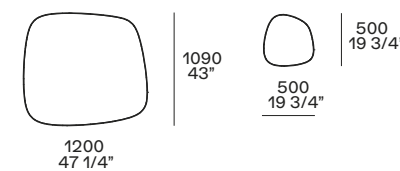

Koishi tavolini
Koishi coffee tables

Kay Lounge poltrona
Kay Lounge armchair

Orbit tavolini
Orbit coffee tables