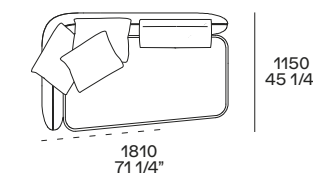

Angolo inclinato sx
Lt angled corner unit