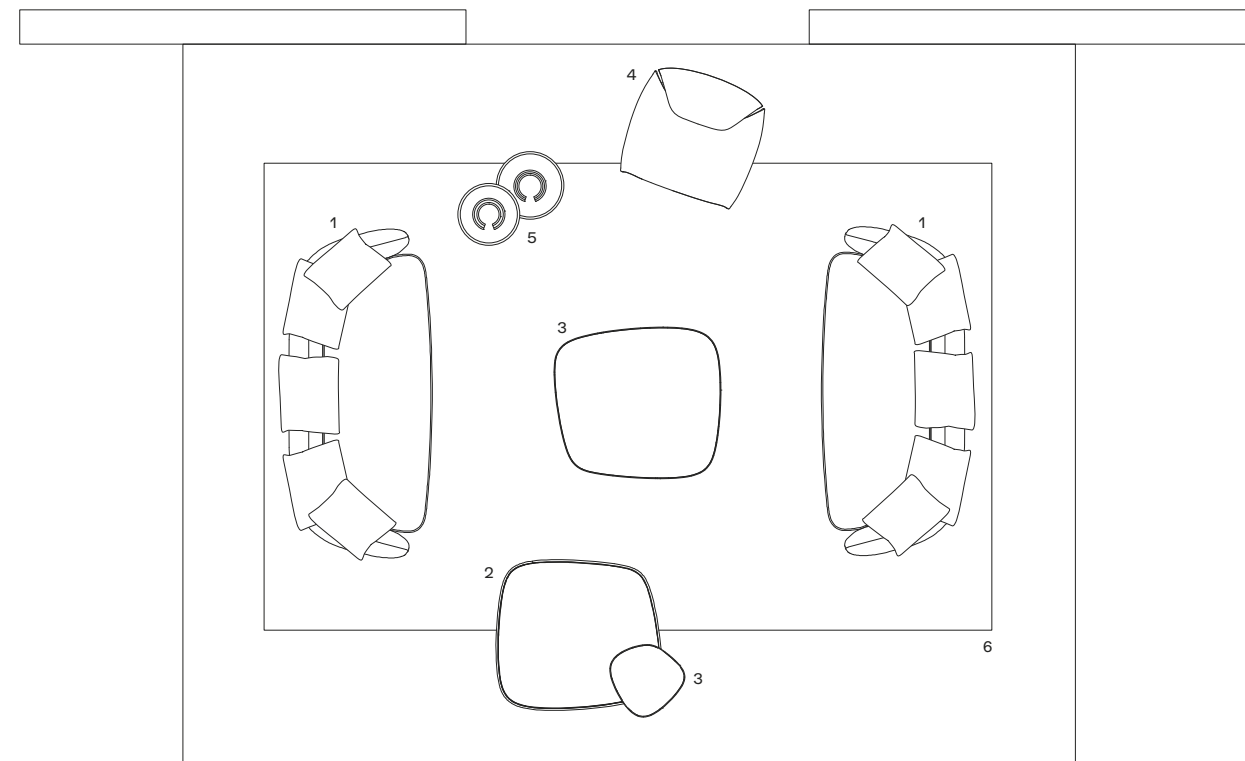

2 Saint-Germain pouf

Rivestimento sfoderabile in pelle Deep 05 cioccolato.

3 Koishi tavolini

Strutture verniciato brunito opaco.
Piano in marmo calacatta oro levigato.
1200x1090 h 270
Piano in olmo nero.
500x500 h 530

4 Le Club poltrona

Rivestimento non sfoderabile in tessuto Brest 12 sabbia.
1940 p 880 h 670

5 Orbit tavolini

Piano e struttura in vetro bronzato, struttura in vetro soffiato.
Ø 440 h 550 - Ø 480 h 460

6 Cannelé tappeto

Dimensioni su misura 3400x5300

1 Saint-Germain sofa

Sofa cover in removable fabric Naxos 17 corda.
Optional cushions in removable fabric Naxos 17 corda, Brest 05 danubio and removable velvet Persia 58 danubio.

2 Saint-Germain pouf

Removable cover in leather Deep 05 cioccolato.

3 Koishi coffee tables

Structures painted mat brunito.
Top in mat marble calacatta oro.
47 1/4"x43" h 10 3/4"
Top in black elm.
19 3/4"x19 3/4" h 20 3/4"

4 Le Club armchair

Non-removable cover in fabric Brest 12 sabbia.
w 37" d 34 3/4" h 26 1/2"

5 Orbit coffee tables

Top and structure in bronzed glass, structure in blown glass.
Ø 17 1/4" h 21 3/4" - Ø 19" h 18"

6 Cannelé carpet

Customized sizes 133 3/4"x208 3/4"

Saint-Germain divano
Saint-Germain sofa

Cuscini opzionali
Optional cushions

Saint-Germain pouf
Saint-Germain pouf

Koishi tavolini
Koishi coffee tables

Le Club poltrona
Le Club armchair

Orbit tavolini
Orbit coffee tables

Display 34 mq-sqm