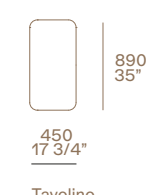

Tavolino
Coffee table