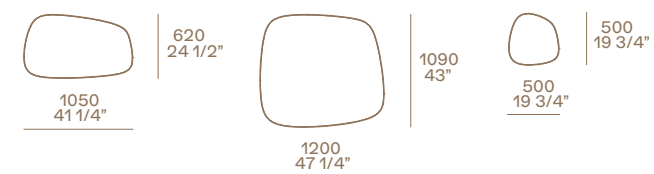

Koishi tavolini Koishi coffee tables

Orbit tavolino Orbit coffee table

New York pouf New York pouf

Le Club poltrona Le Club armchair