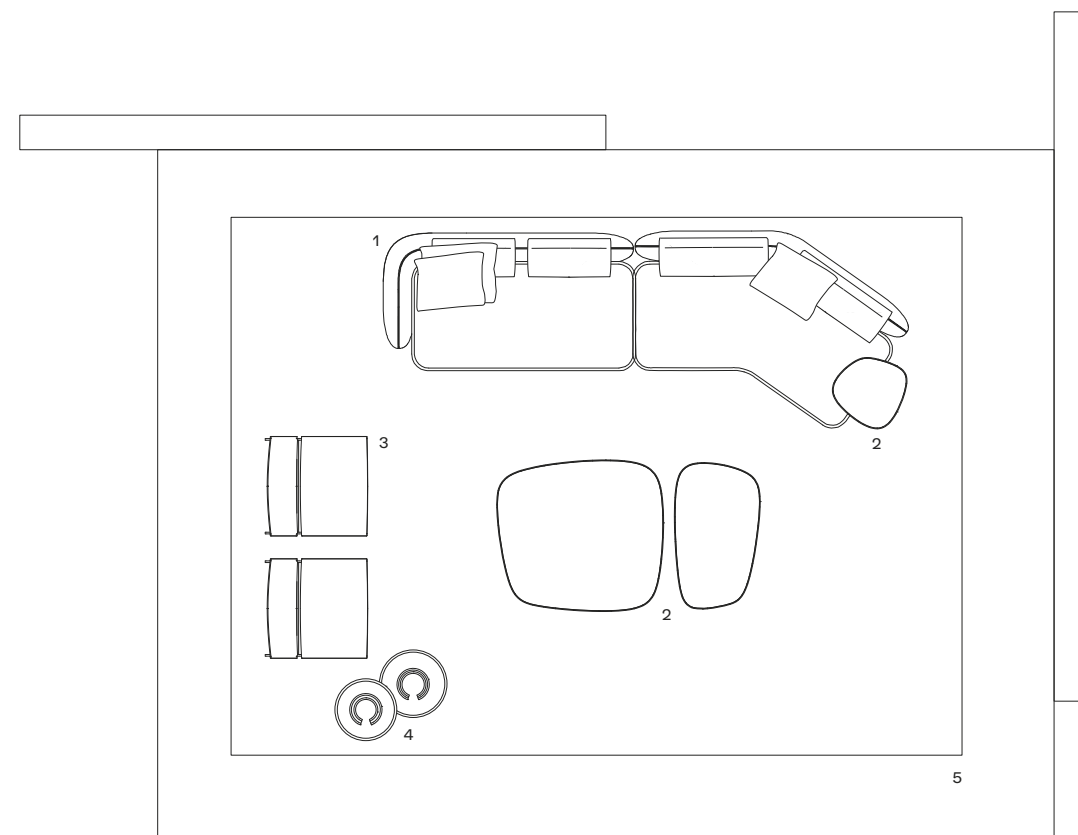

Display 32 mq-sqm