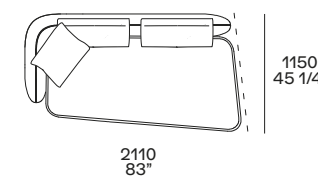

Saint-Germain divano
Saint-Germain sofa

Terminale inclinato sx
Lt angled end unit