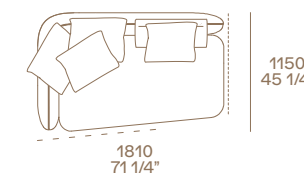

Angolo inclinato sx
Lt angled corner unit