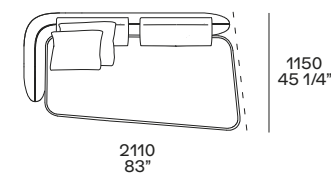

COMPOSITION 03

1 Saint-Germain divano

Rivestimento divano e cuscini schienale in tessuto sfoderabile Brest 04 pepe. Cuscini opzionali in tessuto sfoderabile Brest 04 pepe e pelle sfoderabile Silk 08 nero. Composizione l 3180 p 1810

1 Saint-Germain sofa

Sofa and backrest cushions cover in removable fabric Brest 04 pepe. Optional cushions in removable fabric Brest 04 pepe and removable leather Silk 08 nero. Composition w 125 1/4" d 71 1/4"

2 Koishi tavolini

Strutture verniciato champagne opaco. Piano in pietra ebano spatolata. 1200x1090 h 270
Piano in vetro blu riflettente. 500x500 h 530

2 Koishi coffee tables

Structures mat painted champagne. Top in spatula-finish ebony stone. 47 1/4"x43" h 10 3/4"
Top in blu reflecting glass. 19 3/4"x19 3/4" h 20 3/4"

3 Kay Lounge poltrone

Rivestimento non sfoderabile in pelle Hairy cappuccino e struttura verniciato brown nickel opaco. l 730 p 735 h 675

3 Kay Lounge armchairs

Non-removable cover in leather Hairy cappuccino and structure painted mat brown nickel. w 28 3/4" d 29" h 26 1/2"

4 Orbit tavolini

Piano e struttura in vetro bronzato, struttura in vetro soffiato. Ø 440 h 550 - Ø 480 h 460

4 Orbit coffee tables

Top and structure in bronzed glass, structure in blown glass. Ø 17 1/4" h 21 3/4" - Ø 19" h 18"

5 Plain tappeto

Colore tortora. Dimensioni su misura 4000x5300

5 Plain carpet

Colour tortora. Customized sizes 157 1/2"x208 3/4"

Saint-Germain divano
Saint-Germain sofa

Terminale inclinato sx
Lt angled end unit