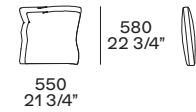

Structural cushion (h 23 1/2") higher than the fixed backrest cushion. It can replace the fixed backrest cushion and, only where indicated, the optional cushions.

Cuscini opzionali Optional cushions

● cuscino poggiatesta opzionale
optional headrest cushion