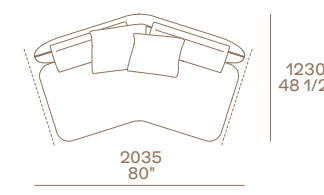

Centrale inclinato
Angled central unit