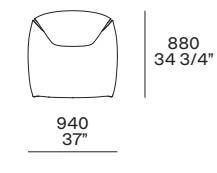

Le Club poltrona
Le Club armchair