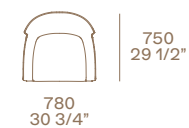

Gentleman Relax poltrona Gentleman Relax armchair