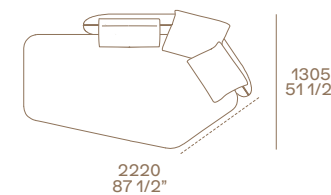

SAINT-GERMAIN

Design Jean-Marie Massaud

Saint-Germain divani

Tessuto sfoderabile Siro 01 bianco.
Cuscini opzionali in tessuto sfoderabile
Brest 02 salvia e velluto sfoderabile
Tebe 07 oliva.
Piedini brown nickel opaco.
Tavolino con piano in olmo nero,
struttura brunito opaco.

Koishi tavolini

Strutture verniciato brunito opaco.
Piani in marmo verde lepanto levigato.
1200x1090 h 270
Piani in vetro riflettente blu.
500x500 h 530

Ube sgabello

Legno massello tinto olmo nero.
l 385 p 335 h 425

Saint-Germain sofas

Removable fabric Siro 01 bianco.
Optional cushions in removable fabric
Brest 02 salvia and removable velvet
Tebe 07 oliva.
Mat brown nickel feet.
Coffee table with top in black elm,
mat brunito structure.

Koishi coffee tables

Structures painted mat brunito.
Tops in mat marble verde lepanto.
47 1/4"x43" h 10 3/4"
Tops in blu reflecting glass.
19 3/4"x19 3/4" h 20 3/4"

Ube stool

Solid wood stained black elm.
w 15 1/4" d 13 1/4" h 16 3/4"

Saint-Germain divani Saint-Germain sofas

Angolo penisola inclinato dx
Rt angled peninsula corner unit