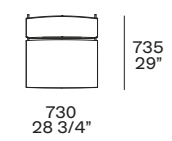

Kay Lounge poltrona Kay Lounge armchair