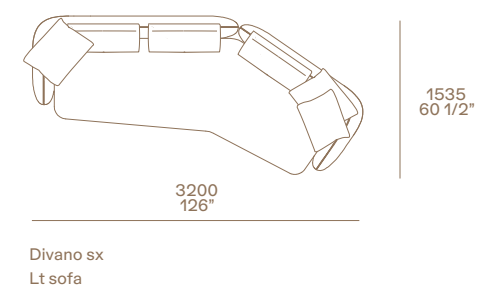

Saint-Germain Boomerang divano Saint-Germain Boomerang sofa

Divano sx
Lt sofa