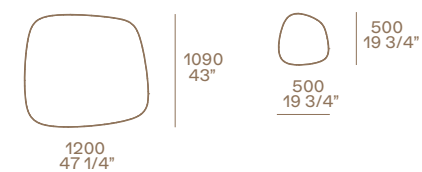

Koishi tavolini Koishi coffee tables