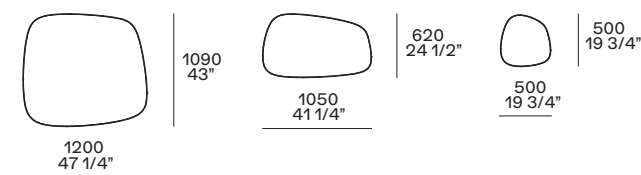

Koishi tavolini Koishi coffee tables

Kay Lounge poltrona Kay Lounge armchair

Orbit tavolini Orbit coffee tables