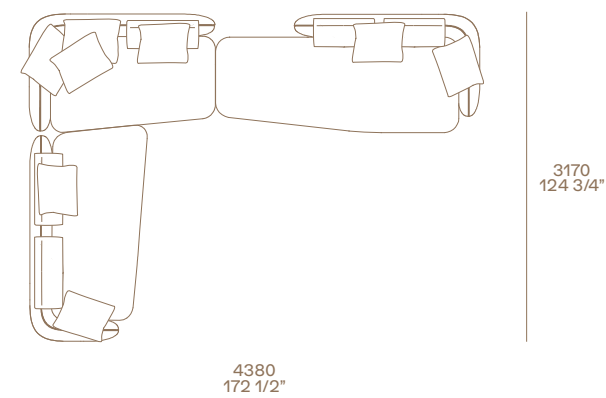

SAINT-GERMAIN

Design Jean-Marie Massaud

Saint-Germain divano

Tessuto sfoderabile Siro 01 bianco.
Cuscini opzionali in tessuto sfoderabile
Brest 11 cioccolato, velluto sfoderabile
Persia 2020 bruciato e Glasgow 01 crema.
Piedini brown nickel opaco.

Koishi tavolini

Strutture verniciato brunito opaco.
Piani in marmo sahara noir levigato finitura
poliestere.
1050x620 - 1200x1090 h 270
Piano in marmo zecevo levigato.
500x500 h 530

Le Club poltrone

Pelle non sfoderabile Silk 06 roccia.
l 940 p 880 h 670

Orbit tavolini

Piano e struttura in vetro bronzato, struttura
in vetro soffiato.
Ø 440 h 550 - Ø 480 h 460

Saint-Germain sofa

Removable fabric Siro 01 bianco.
Optional cushions in removable fabric Brest
11 cioccolato, removable velvet Persia 2020
bruciato and Glasgow 01 crema.
Mat brown nickel feet.

Koishi coffee tables

Structures painted mat brunito.
Tops in mat marble sahara noir polyester
finish.
41 1/4"x24 1/2" - 47 1/4"x43" h 10 3/4"
Top in mat marble zecevo.
19 3/4"x19 3/4" h 20 3/4"

Le Club armchairs

Non-removable leather Silk 06 roccia.
w 37" d 34 3/4" h 26 1/2"

Orbit coffee tables

Top and structure in bronzed glass, structure
in blown glass.
Ø 17 1/4" h 21 3/4" - Ø 19" h 18"

Saint-Germain divano Saint-Germain sofa