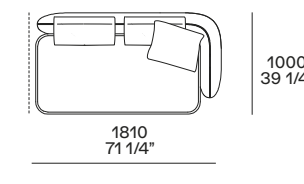

Terminale dx
Rt end unit