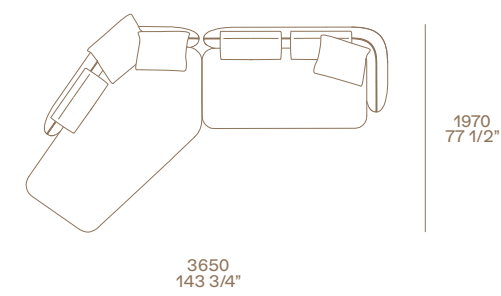

SAINT-GERMAIN

Design Jean-Marie Massaud

Saint-Germain divano

Tessuto sfoderabile Agadir 03 pepe.
Cuscini opzionali in tessuto sfoderabile
Nancy 100 cenere e velluto sfoderabile
Persia 1404 carbone.
Piedini brown nickel opaco.

Koishi tavolini

Strutture verniciato champagne opaco.
Piani in marmo zecevo levigato.
1050×620 - 1200×1090 h 270
500×500 h 530
Piano in vetro blu riflettente.
500×500 h 530

Orbit tavolino

Piano e struttura in vetro bronzato, struttura
in vetro soffiato.
Ø 480 h 460

New York pouf

Velluto sfoderabile Persia 1404 carbone.
Piedini brown nickel lucido.
Ø 530 h 460

Le Club poltrone

Pelle non sfoderabile Silk 01 crema.
l 940 p 880 h 670

Saint-Germain sofa

Removable fabric Agadir 03 pepe.
Optional cushions in removable fabric
Nancy 100 cenere and removable velvet
Persia 1404 carbone.
Mat brown nickel feet.

Koishi coffee tables

Structures painted mat champagne.
Tops in mat marble zecevo.
41 1/4"x24 1/2" - 47 1/4"x43" h 10 3/4"
19 3/4"x19 3/4" h 20 3/4"
Top in blu reflecting glass.
19 3/4"x19 3/4" h 20 3/4"

Orbit coffee table

Top and structure in bronzed glass, structure
in blown glass.
Ø 19" h 18"

New York pouf

Removable velvet Persia 1404 carbone.
Glossy brown nickel feet.
Ø 20 3/4" h 18"

Le Club armchairs

Non-removable leather Silk 01 crema.
w 37" d 34 3/4" h 26 1/2"

Saint-Germain divano Saint-Germain sofa

Angolo penisola inclinato dx
Rt angled peninsula corner unit

Terminale dx
Rt end unit

Cuscini opzionali
Optional cushions