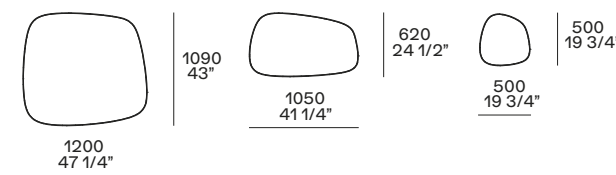

Koishi tavolini
Koishi coffee tables

Le Club poltrona
Le Club armchair

Orbit tavolini
Orbit coffee tables