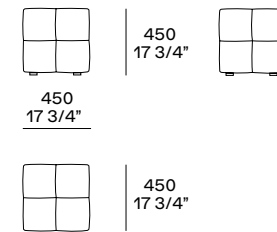

ONDA

Design R&D Poliform, 2003

Struttura in legno e derivati. Seduta in poliuretano espanso a quote differenziate e prerivestimento in fibra di poliestere. Piedini in materiale plastico. Rivestimento in tessuto sfoderabile o pelle non sfoderabile, lavorazione capitonné.

Structure in wood and wood by-products. Seat in multi-density polyurethane foam and pre-cover in polyester fibre. Feet in plastic material. Cover in removable fabric or non-removable leather, capitonné manufacturing.