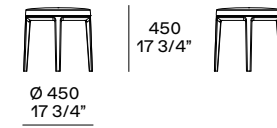

HENRY

Design Emmanuel Gallina, 2017

Seduta in poliuretano espanso a quote differenziate. Prerivestimento parti in tela cotone con piuma e parti in ovatta di poliestere accoppiata. Rivestimento non sfoderabile in tessuto o pelle. Struttura in massello, finitura rovere spessart o olmo nero.

Seat in multi-density polyurethane foam. Pre-cover with parts in cotton cloth with feather and parts in polyester padding. Non-removable cover in fabric and leather. Solid wood structure finish spessart oak or black elm.