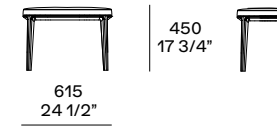

HENRY

Design Emmanuel Gallina, 2017

Seduta in poliuretano espanso a quote differenziate. Prerivestimento parti in tela cotone con piuma e parti in ovatta di poliestere accoppiata. Rivestimento non sfoderabile in tessuto o pelle. Struttura in massello, finitura rovere spessart o olmo nero.

Seat in multi-density polyurethane foam. Pre-cover with parts in cotton cloth with feather and parts in polyester padding. Non-removable cover in fabric and leather. Solid wood structure finish spessart oak or black elm.