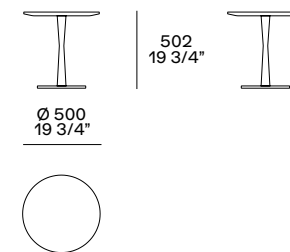

FLUTE

Roberto Barbieri, 2008

Base in laccato opaco colori, laccato lucido colori, nella finitura antigraffio in bianco 01, carbone 91, grafite 04, canapa 35, verniciato brown nickel opaco e lucido o cromo nero. Piano in laccato opaco colori, laccato lucido colori, nella finitura antigraffio in bianco 01, carbone 91, grafite 04, canapa 35, cinque marmi levigati e sei lucidi o in vetro riflettente blu.

Base mat lacquered colours, glossy lacquered colours, anti-scratch finish in bianco 01, carbone 91, grafite 04, canapa 35, painted mat and glossy brown nickel or black chrome. Top mat lacquered colours, glossy lacquered colours, anti-scratch finish in bianco 01, carbone 91, grafite 04, canapa 35, five mat and six glossy marble finishes or blu reflecting glass.