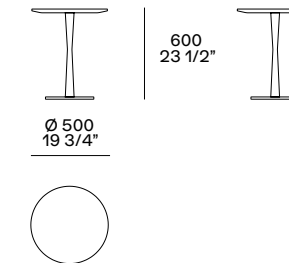

FLUTE

Roberto Barbieri, 2008

Base in laccato opaco colori, laccato lucido colori, nella finitura antigraffio in bianco 01, carbone 91, grafite 04, canapa 35, verniciato brown nickel opaco e lucido o cromo nero. Piano in laccato opaco colori, laccato lucido colori, nella finitura antigraffio in bianco 01, carbone 91, grafite 04, canapa 35, cinque marmi levigati e sei lucidi o in vetro riflettente blu.

Base mat lacquered colours, glossy lacquered colours, anti-scratch finish in bianco 01, carbone 91, grafite 04, canapa 35, painted mat and glossy brown nickel or black chrome. Top mat lacquered colours, glossy lacquered colours, anti-scratch finish in bianco 01, carbone 91, grafite 04, canapa 35, five mat and six glossy marble finishes or blu reflecting glass.