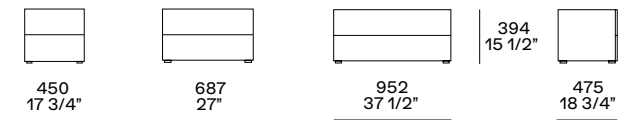

Comodino Night table