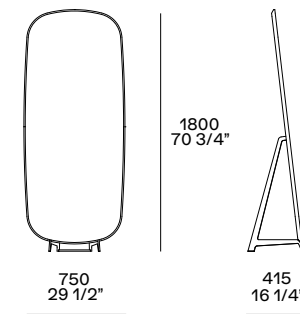

Floorstanding mirror with stand or wall-  
mounted inclusive of wall fixing support.  
Wood structure with solid wood frame,  
black elm finish. Mirror colour 4051 bronzed  
or 4000 bianco. Stand in satin-finished  
brown nickel or satin-finished champagne  
metal.