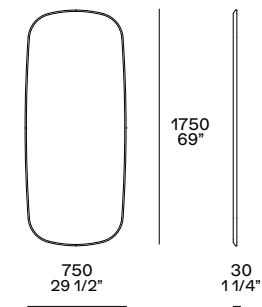

Floorstanding mirror with stand or wall-  
mounted inclusive of wall fixing support.  
Wood structure with solid wood frame,  
black elm finish. Mirror colour 4051 bronzed  
or 4000 bianco. Stand in satin-finished  
brown nickel or satin-finished champagne  
metal.