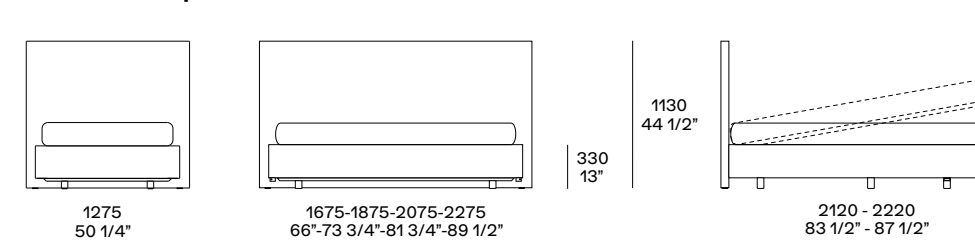

Base letto con testata imbottita

Bed frame with padded headboard