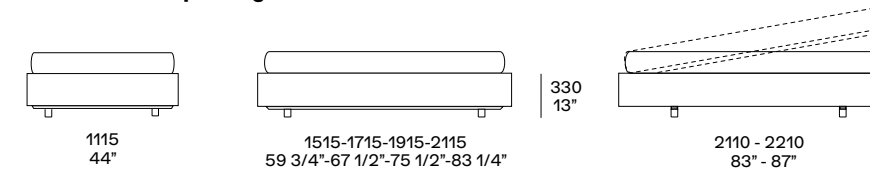

Base letto imbottita 4 lati

Bed frame with padding on 4 sides