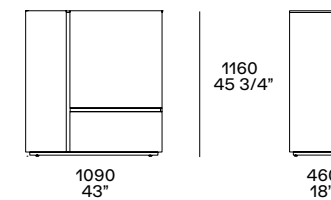

Due ante battenti e un cassetto.
Two leaf doors and one drawer.