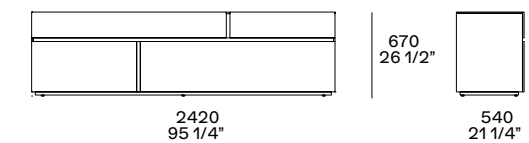

Tre cassetti, un estrattore con due vani interni.
Three drawers, one pullout with two inner compartments.