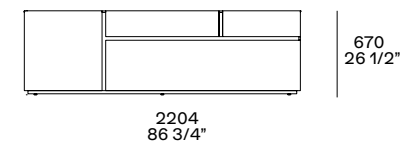

FREE

Design Carlo Colombo, 2008

Struttura e frontali in laccato opaco colori o laccato lucido colori. Interno struttura in laccato opaco colori con profilo maniglia in laccato opaco colori, noce c. o rovere spessart.

Attrezzature: ripiani nei vani con ante.

Attrezzature medie Free basse: un vassoio scorrevole asportabile in rovere spessart, in appoggio in uno dei due vani interni dell'estrattore.

Attrezzature opzionali media Free bassa: portabottiglie in rovere spessart, attrezzature per cassetto in rovere spessart con fondo cassetto in tecnopelle colori.

Attrezzature opzionali media Free alta: porta posate estraibile in rovere spessart con piano e frontale rivestiti in cuoio 19 caffè.

Structure and fronts in mat lacquered colours or glossy lacquered colours. Inner structure in mat lacquered colours with handle profile in mat lacquered colours, walnut c. or spessart oak.

Equipment: shelves behind the doors.

Accessories sideboard Free, low version: one removable extractable tray in spessart oak in one of the two inner compartments of the pullout.

Optional accessories sideboard Free, low version: bottle holder in spessart oak, equipment for drawers in spessart oak, drawer bottom in techno leather in the available colours.

Optional accessories sideboard Free, high version: cutlery tray in spessart oak with shelf and front covered in hide 19 caffè.

Un'anta battente, due cassetti, un estrattore con due vani interni.
One leaf door, two drawers, one pullout with two inner compartments.