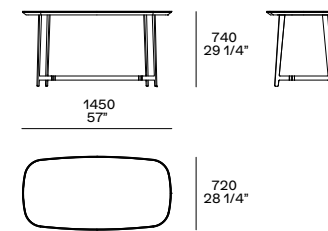

MATHIEU

Design Emmanuel Gallina, 2017

Struttura in metallo verniciato brown nickel opaco o lucido. Piano con cornice in rovere spessart o olmo nero con inserto in cuoio nei colori 19 caffè, 02 nero, 03 grigio scuro e 29 tortora. Il piano è disponibile anche con specchio in metallo verniciato brown nickel opaco o lucido. È previsto un cassetto sottopiano opzionale in laccato carbone.

Structure in painted metal mat or glossy brown nickel. Top with frame in spessart oak or black elm with inlay in hide in the colours 19 caffè, 02 nero, 03 grigio and 29 tortora. The top is available also with mirror in mat or glossy brown nickel painted metal. An optional undermount drawer in mat lacquer carbone is available.