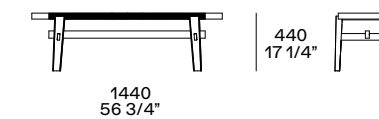

HOME HOTEL

Design Jean-Marie Massaud, 2016

Struttura in massello, finitura olmo nero. Seduta panche h 440 mm e poggiatesta in olmo nero rivestita in cordatura di pelle testa di moro. Seduta panche h 340 mm in olmo nero o in massello finitura olmo nero nella versione a listelli. Cuscino opzionale con rivestimento sfoderabile in tessuto o pelle; nella versione pelle Nabuk possibilità pelle Nabuk intrecciata nella parte superiore.

Structure in solid wood, black elm finish. Benches seat h 440 mm and footrest in black elm, covered with dark brown stringed leather. Benches seat h 340 in black elm or solid wood black elm finish for the version with slats. Optional cushion with removable cover in fabric or leather. In the version in leather Nabuk, the upper part can be in woven leather.