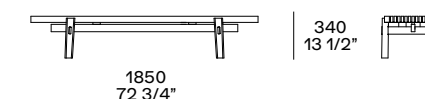

HOME HOTEL

Design Jean-Marie Massaud, 2016

Struttura in massello, finitura olmo nero. Seduta panche h 440 mm e poggiatesta in olmo nero rivestita in cordatura di pelle testa di moro. Seduta panche h 340 mm in olmo nero o in massello finitura olmo nero nella versione a listelli. Cuscino opzionale con rivestimento sfoderabile in tessuto o pelle; nella versione pelle Nabuk possibilità pelle Nabuk intrecciata nella parte superiore.

Structure in solid wood, black elm finish. Benches seat h 440 mm and footrest in black elm, covered with dark brown stringed leather. Benches seat h 340 in black elm or solid wood black elm finish for the version with slats. Optional cushion with removable cover in fabric or leather. In the version in leather Nabuk, the upper part can be in woven leather.