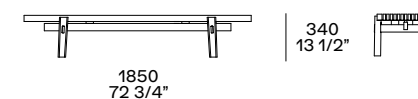

HOME HOTEL

Design Jean-Marie Massaud, 2016

Struttura in massello, finitura olmo nero. Seduta panche h 440 mm e poggiatesta in olmo nero rivestita in cordatura di pelle testa di moro. Seduta panche h 340 mm in olmo nero o in massello finitura olmo nero nella versione a listelli. Cuscino opzionale con rivestimento sfoderabile in tessuto o pelle; nella versione pelle Nabuk possibilità pelle Nabuk intrecciata nella parte superiore.

Structure in solid wood, black elm finish. Benches seat h 440 mm and footrest in black elm, covered with dark brown stringed leather. Benches seat h 340 in black elm or solid wood black elm finish for the version with slats. Optional cushion with removable cover in fabric or leather. In the version in leather Nabuk, the upper part can be in woven leather.