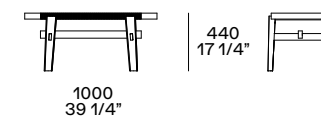

HOME HOTEL

Design Jean-Marie Massaud, 2016

Struttura in massello, finitura olmo nero. Seduta panche h 440 mm e poggiatesta in olmo nero rivestita in cordatura di pelle testa di moro. Seduta panche h 340 mm in olmo nero o in massello finitura olmo nero nella versione a listelli. Cuscino opzionale con rivestimento sfoderabile in tessuto o pelle; nella versione pelle Nabuk possibilità pelle Nabuk intrecciata nella parte superiore.

Structure in solid wood, black elm finish. Benches seat h 440 mm and footrest in black elm, covered with dark brown stringed leather. Benches seat h 340 in black elm or solid wood black elm finish for the version with slats. Optional cushion with removable cover in fabric or leather. In the version in leather Nabuk, the upper part can be in woven leather.