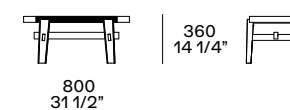

Poggiatesta Footrest