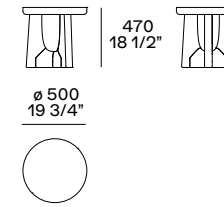

NARA

Design Jean-Marie Massaud, 2019

Struttura e piano in legno massello
noce gold o tinto olmo nero.

Structure and top in solid wood gold
walnut or stained black elm.