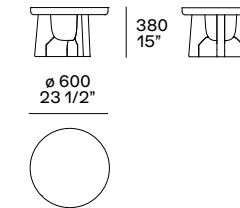

NARA

Design Jean-Marie Massaud, 2019

Struttura e piano in legno massello
noce gold o tinto olmo nero.

Structure and top in solid wood gold
walnut or stained black elm.