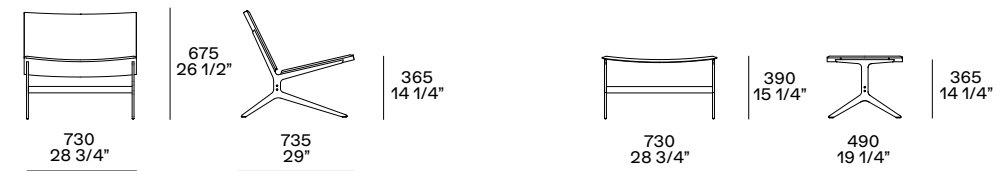

KAY LOUNGE

Design Jean-Marie Massaud, 2019

Struttura in metallo, finitura cromo satinato o verniciato brown nickel opaco.
Seduta e schienale in poliuretano flessibile stampato o cinghie elastiche solo per la versione in cuoio intrecciato.
Rivestimento non sfoderabile in pelle, pelle Hairy, cuoio colori o cuoio intrecciato colori.

Structure in metal, finish brushed chrome or painted mat brown nickel.
Seat and backrest in flexible moulded polyurethane or elastic belts only for the version in woven hide.
Non-removable cover in leather, hairy leather, hide or woven hide in the sample colours.