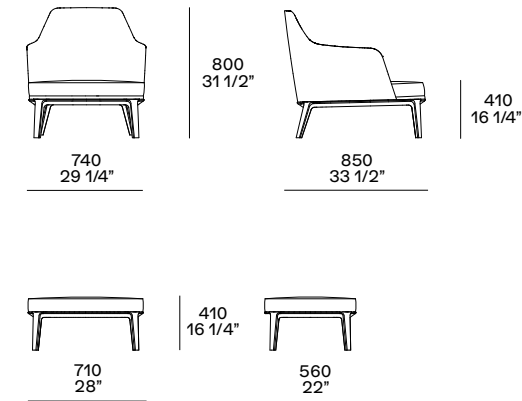

Scocca e seduta in poliuretano flessibile stampato con parti in poliuretano flessibile a quote differenziate. Prerivestimento in fibra di poliestere, piuma e tela cotone. Rivestimento in tessuto sfoderabile o in pelle non sfoderabile. Bordura gros-grain solo per rivestimento in tessuto Sendai. Possibilità di rivestimento diverso tra interno ed esterno della scocca con rivestimento sfoderabile ma non lavabile. Basamento e gambe in massello, finitura rovere spessart o olmo nero. Pouf Jane con seduta in poliuretano flessibile a quote differenziate, prerivestimento in fibra di poliestere. Rivestimento in tessuto sfoderabile o in pelle non sfoderabile. Basamento e gambe in massello, finitura rovere spessart o olmo nero.

Body and seat in flexible moulded polyurethane with parts in multi-density flexible polyurethane. Pre-cover in polyester fibre, feather and cotton cloth. Cover in removable fabric or in non-removable leather. Grosgrain border available only for cover in fabric Sendai. The inner and outer cover of the body can be in two different materials, the cover is removable but not washable. Base and legs in solid wood finish spessart oak or black elm. Jane pouf with seat in multi-density flexible polyurethane, pre-cover in polyester fibre. Cover in removable fabric or in non-removable leather. Base and legs in solid wood finish spessart oak or black elm.