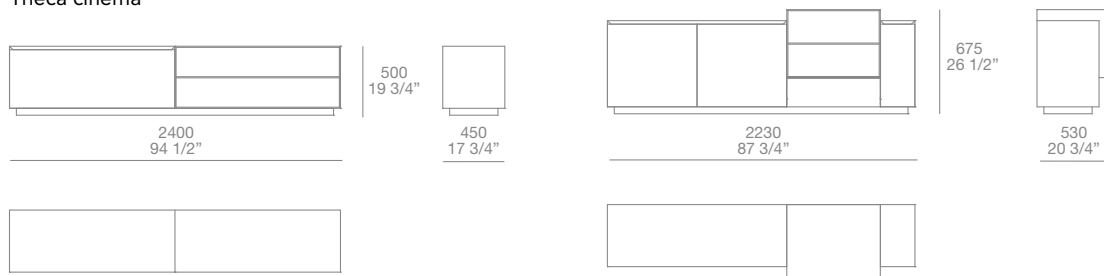

THECA

Marcel Wanders, 2016

Dimensions

Theca cinema