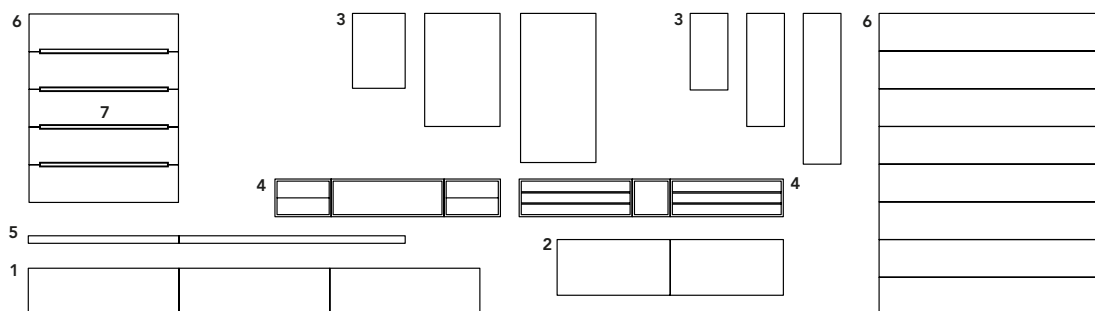

Componenti / Components

1 contenitori a terra o sospesi con anta a ribalta, cassetti, ante battenti o ante scorrevoli complanari / floor-standing or hanging units with flap door, drawers, leaf doors or sliding coplanar doors

2 contenitore sospeso con ante scorrevoli complanari o anta a ribalta e cassetti / hanging unit with sliding coplanar or flap door and drawers

3 pensile con anta battente / hanging cabinet with leaf door

4 bacheca a parete attrezzata con cassetti e anta a ribalta, ripiani vetro e vano a giorno / equipped back panel with drawers and flap door, glass shelves and open compartment

5 mensoloni / shelves

6 pannelli boiserie / wall panelling

7 mensole per boiserie / shelves for wall panellings

Poliform