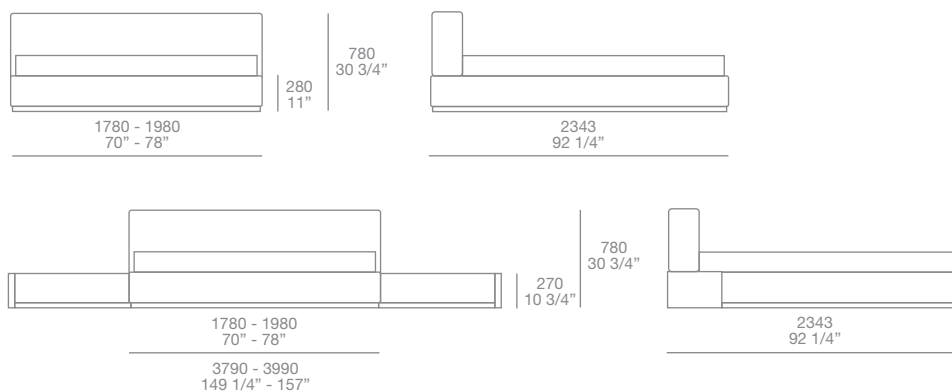

Dimensions:

Dimensions for mattresses:

1600 X 2000 63" X 78 3/4"
1800 X 2000 70 3/4" X 78 3/4"

Poliform S.p.A.

Sede legale in Inverigo. Direzione Amministrazione via Montesanto, 28 22044 Inverigo (CO) Italy

Finishing:

Mat lacquered colours and wenge. Structure in chromed metal.

Dimensions: