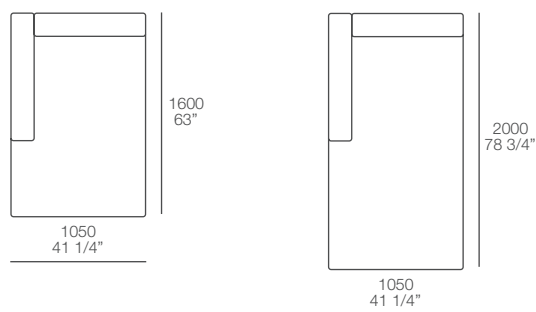

Poliform

Shangai

design Carlo Colombo, 2006

Dimensions:

Fixed sofa

Armchair

Sofas

Poliform

Shangai

design Carlo Colombo, 2006

Dimensions:

Fixed sofas

Left-right end units

Left-right central or end units without arms

Left-right chaise longue

Corner