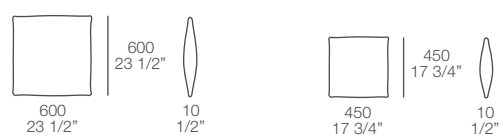

Poliform

Shangai

design Carlo Colombo, 2006

Dimensions:

Fixed sofas

Left-right end units

Left-right central or end units without arms

Left-right chaise longue

Corner

Cushions

Pouf

Left-right end unit,
central unit
and corner unit
available