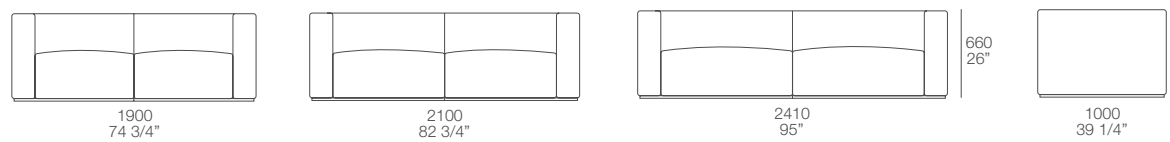

Poliform

Shangai

design Carlo Colombo, 2006

Dimensions:

Fixed sofa

Armchair

Sofas

Poliform

Shangai

design Carlo Colombo, 2006

Dimensions:

Fixed sofas

Left-right end units

Left-right central or end units without arms

Left-right chaise longue

Corner