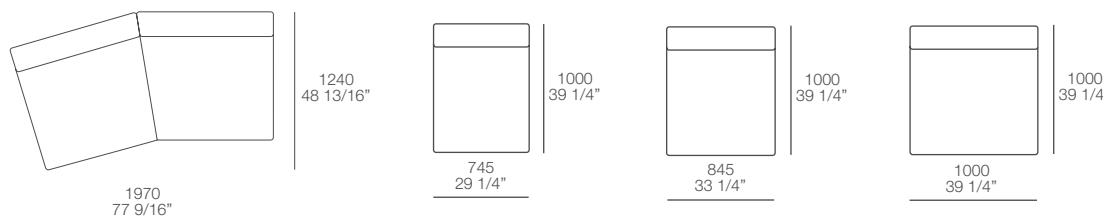

Poliform

Shangai

design Carlo Colombo, 2006

Dimensions:

Fixed sofa

Armchair

Sofas

Poliform

Shangai

design Carlo Colombo, 2006

Dimensions:

Fixed sofas

Left-right end units

Left-right central or end units without arms

Left-right chaise longue

Corner