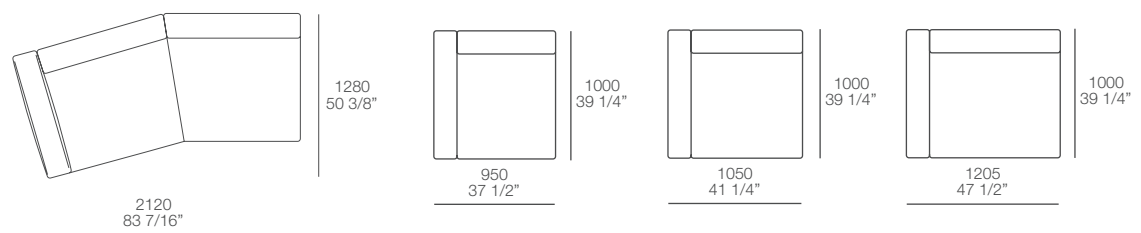

Poliform

Shangai

design Carlo Colombo, 2006

Dimensions:

Fixed sofa

Armchair

Sofas

Poliform

Shangai

design Carlo Colombo, 2006

Dimensions:

Fixed sofas

Left-right end units

Left-right central or end units without arms

Left-right chaise longue

Corner