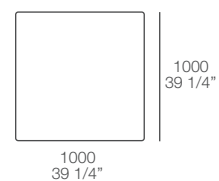

Poliform

Shangai

design Carlo Colombo, 2006

Dimensions:

Fixed sofas

Left-right end units

Left-right central or end units without arms

Left-right chaise longue

Corner

Cushions

Pouf

Left-right end unit,
central unit
and corner unit
available