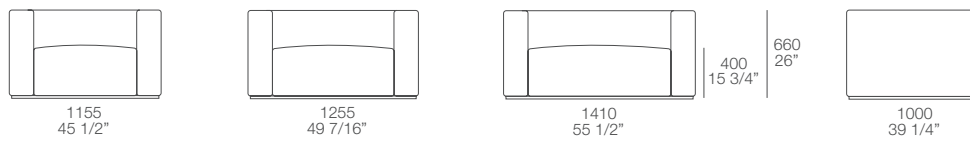

Poliform

Shangai

design Carlo Colombo, 2006

Dimensions:

Fixed sofa

Armchair

Sofas

Poliform

Shangai

design Carlo Colombo, 2006

Dimensions:

Fixed sofas

Left-right end units

Left-right central or end units without arms

Left-right chaise longue

Corner