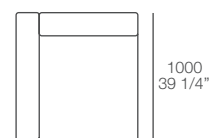

Poliform

Shangai

design Carlo Colombo, 2006

Dimensions:

Fixed sofa

Armchair

Sofas

Poliform

Shangai

design Carlo Colombo, 2006

Dimensions:

Fixed sofas

Left-right end units

Left-right central or end units without arms

Left-right chaise longue

Corner

Cushions

Pouf

Left-right end unit,
central unit
and corner unit
available