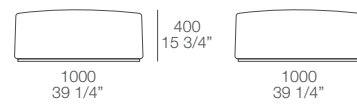

Poliform

Shangai

design Carlo Colombo, 2006

Dimensions:

Fixed sofa

Armchair

Sofas

Poliform

Shangai

design Carlo Colombo, 2006

Dimensions:

Fixed sofas

Left-right end units

Left-right central or end units without arms

Left-right chaise longue

Corner