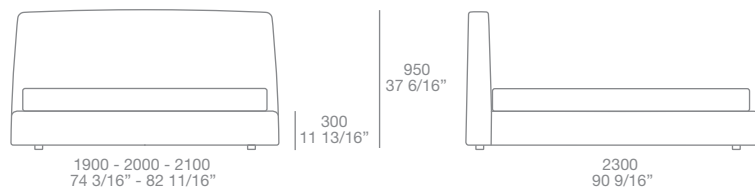

### Dimensions:

### Dimensions for mattresses:

1600 X 2000	63" X 78 3/4"
1700 X 2000	66 15/16" X 78 3/4"
1800 X 2000	70 3/4" X 78 3/4"