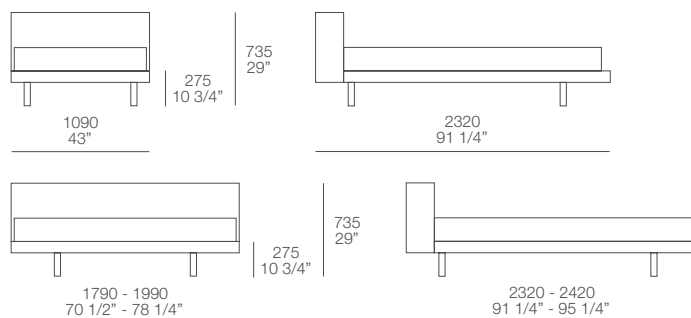

Moby

Moby bed, design Studio Kairos, 2003

A contemporary textile bed. Formally Moby has been conceived as an original contrast of thickness between the headboard and the base. The particular sewing on the edges is the characterizing feature of the fabric version of this bed designed by Studio Kairos.

Technical characteristics and finishings:

Upholstered headboard and wooden bedframe with removable cover in fabric, eco-leather and leather.

Dimensions:

Dimensions for mattresses:

mm 900X2000	mm 1600 X 2100
mm 1000 X 2000	mm 1800 X 2000
mm 1600 X 2000	mm 1800 X 2100