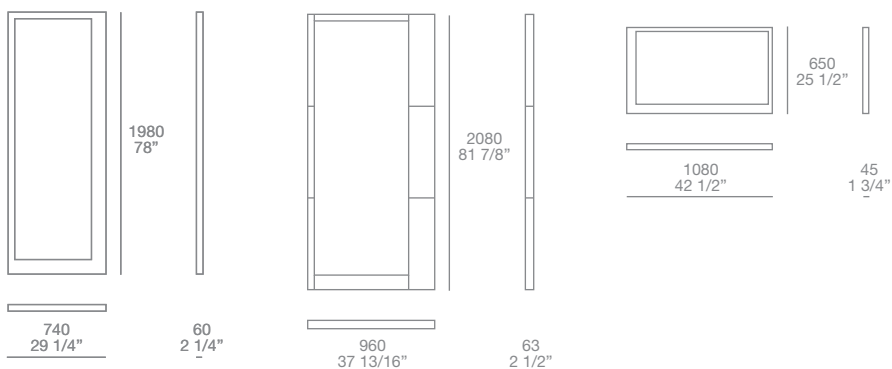

Dimensions:

Poliform S.p.A.

Sede legale in Inverigo. Direzione Amministrazione via Montesanto, 28 22044 Inverigo (CO) Italy

tel +39 031 6951 fax +39 031 699444 www.poliform.it info.poliform@poliform.it

Capitale Sociale Euro 10.350.000 int vers REA 129866

Codice Fiscale Partita Iva e Reg.Imprese Como IT00226920130