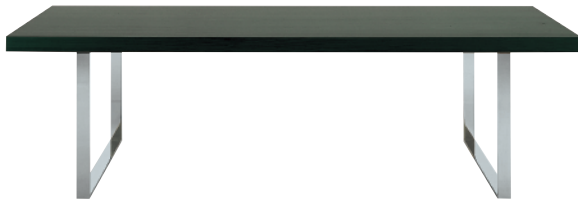

Poliform

Day complements

Not only tables: i like a collection that makes me discover my world. Have a look at Poliform's range and you'll find that the style you have always dreamt of actually exists. Solid units, classic lines and the impeccable elegance of the finishes and covers, this is a collection that can reflect your style.

Easy

Design Carlo Colombo, 2003

Fixed rectangular table, design by Carlo Colombo, created for a home where you can relax, eat, read a book, do all the things that you like to do in complete comfort.

Technical characteristics and finishes:

Mat lacquered 28 colours, glossy lacquered 28 colours, walnut c. and wenge. Structure in flat of chromed iron.

Dimensions: