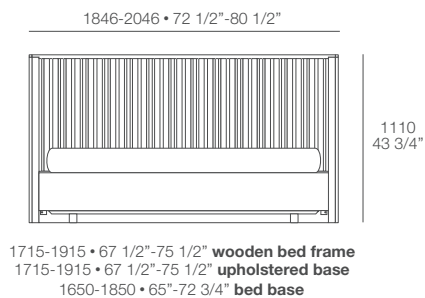

for mattresses da 2000/2100 mm lenght
 for mattresses da 78 3/4" • 82 3/4" mm lenght

whit wooden bed frame 1785-1985 • 70 1/2"-78"
with upholstered base 1785-1985 • 70 1/2"-78"
with bed base 1785-1985 • 70 1/2"-78"

1715-1915 • 67 1/2"-75 1/2" **wooden bed frame**
 1715-1915 • 67 1/2"-75 1/2" **upholstered base**
 1650-1850 • 65"-73" **bed base**

whit wooden bed frame 2150-2250 • 84 1/2"- 88 1/2"
with upholstered base 2150-2250 • 84 1/2"- 88 1/2"
with bed base 2130-2230 • 84"- 88"

for mattresses da 2000/2100 mm lenght
 for mattresses da 78 3/4" • 82 3/4" lenght

Poliform

Arca

Arca bed, design Paolo Piva, 2003

Dimensions:

whit wooden bed frame 2110-2210 • 83"-87"
with upholstered base 2110-2210 • 83"-87"
with bed base 2090-2190 • 82 1/2"-86"

for mattresses da 2000/2100 mm lenght
for mattresses da 78 3/4" • 82 3/4" mm lenght

Dimensions for mattresses:

mm 1000 X 2000	mm 1000 X 2100
mm 1400 X 2000	mm 1400 X 2100
mm 1600 X 2000	mm 1600 X 2100
mm 1800 X 2000	mm 1800 X 2100