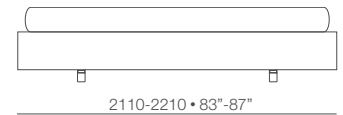

for mattresses da 2000/2100 mm lenght
 for mattresses da 78 3/4" • 82 3/4" lenght

Poliform

Arca

Arca bed, design Paolo Piva, 2003

Dimensions:

whit wooden bed frame 2110-2210 • 83"-87"
with upholstered base 2110-2210 • 83"-87"
with bed base 2090-2190 • 82 1/2"-86"

for mattresses da 2000/2100 mm lenght
for mattresses da 78 3/4" • 82 3/4" mm lenght

Dimensions for mattresses:

mm 1000 X 2000	mm 1000 X 2100
mm 1400 X 2000	mm 1400 X 2100
mm 1600 X 2000	mm 1600 X 2100
mm 1800 X 2000	mm 1800 X 2100

Dimensions for mattresses with container and tip-up bedstead

mm 1000 X 2000	mm 1000 X 2100
mm 1400 X 2000	mm 1400 X 2100
mm 1600 X 2000	mm 1600 X 2100
mm 1800 X 2000	mm 1800 X 2100