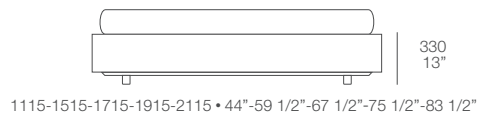

for mattresses da 2000/2100 mm lenght
 for mattresses da 78 3/4" • 82 3/4" lenght

Poliform

Arca

Arca bed, design Paolo Piva, 2003

Dimensions:

whit wooden bed frame 2110-2210 • 83"-87"
with upholstered base 2110-2210 • 83"-87"
with bed base 2090-2190 • 82 1/2"-86"

for mattresses da 2000/2100 mm lenght
for mattresses da 78 3/4" • 82 3/4" mm lenght

Dimensions for mattresses:

mm 1000 X 2000	mm 1000 X 2100
mm 1400 X 2000	mm 1400 X 2100
mm 1600 X 2000	mm 1600 X 2100
mm 1800 X 2000	mm 1800 X 2100