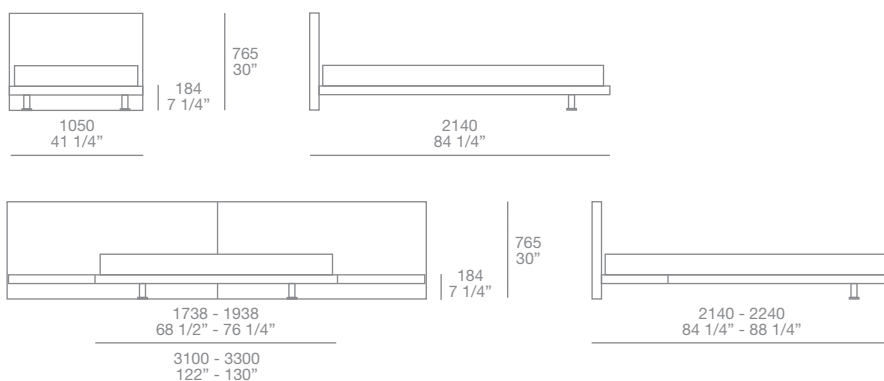

Finishing:

Mat lacquered colours, wenge and oak.

Dimensions:

Dimensions for mattresses:

900 X 2000	35 1/2" X 78 3/4"	1600 X 2100	63" X 82 3/4"
1600 X 2000	63" X 78 3/4"	1800 X 2100	70 3/4" X 82 3/4"
1600 X 2100	63" X 82 3/4"		