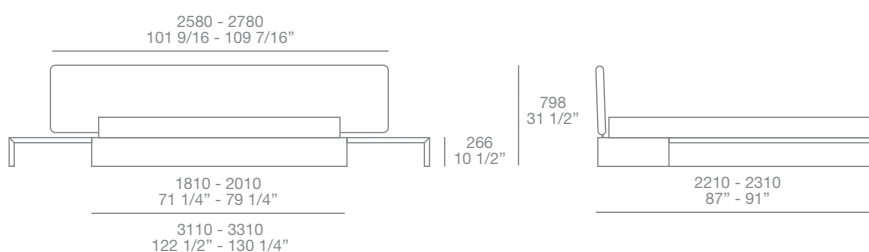

Codice Fiscale Partita Iva e Reg. Imprese Como IT00226920130

Poliform

Ala Bed, design Paolo Piva, 2005

Dimensions:

Dimensions for mattresses:

1600 X 2000	63" X 78 3/4"
1600 X 2100	63" X 82 3/4"
1800 X 2000	70 3/4" X 78 3/4"
1800 X 2100	70 3/4" X 82 3/4"

Dimensions: