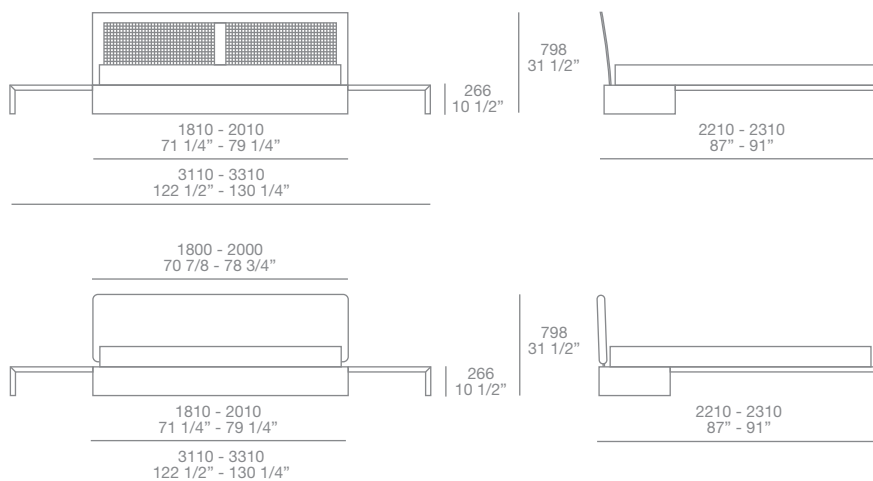

Dimensions:

Poliform S.p.A.

Sede legale in Inverigo. Direzione Amministrazione via Montesanto, 28 22044 Inverigo (CO) Italy

tel +39 031 6951 fax +39 031 699444 www.poliform.it info.poliform@poliform.it

Capitale Sociale Euro 10.350.000 int vers REA 129866

Codice Fiscale Partita Iva e Reg. Imprese Como IT00226920130