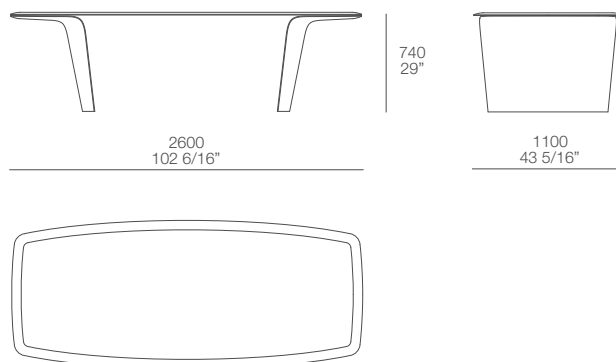

Air

Design Carlo Colombo, 2008

An aesthetic of curved lines for a proposal of high originality. Modern style interpreted with harmony and elegance characterized Air table by Carlo Colombo completely realized in Cristalplant.

Technical characteristics and finishes:

Table realized in cristalplant, white mat (composite material realized with a technological process of production at low pressure through injection moulding).

CAT. FURNITURE
WINNER
EDIDA 2010