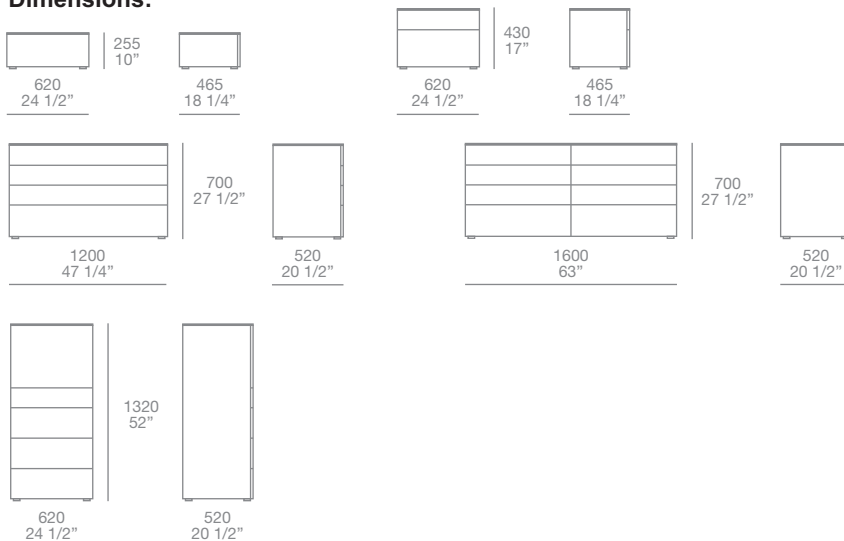

Dimensions:

Poliform S.p.A.

Sede legale in Inverigo. Direzione Amministrazione via Montesanto, 28 22044 Inverigo (CO) Italy

tel +39 031 6951 fax +39 031 699444 www.poliform.it info.poliform@poliform.it

Capitale Sociale Euro 10.350.000 int vers REA 129866

Codice Fiscale Partita Iva e Reg. Imprese Como IT00226920130