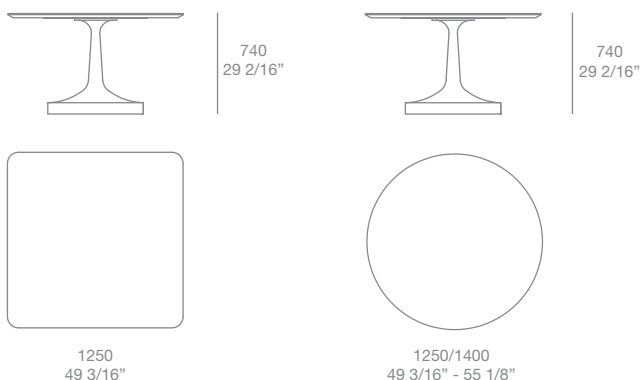

Vulcano table, design Paola Navone, 2008

A creation design by Paola Navone. Characterized by simple lines, gives to each environment originality and freshness

Finishing:

Base in rigid polyurethane and top in wood.

Mat and glossy lacquered colours, white 01, canapa 35, grafite 04 and black 03 antiscratch colours.

Dimensions:

Poliform S.p.A.

Sede legale in Inverigo. Direzione Amministrazione via Montesanto, 28 22044 Inverigo (CO) Italy