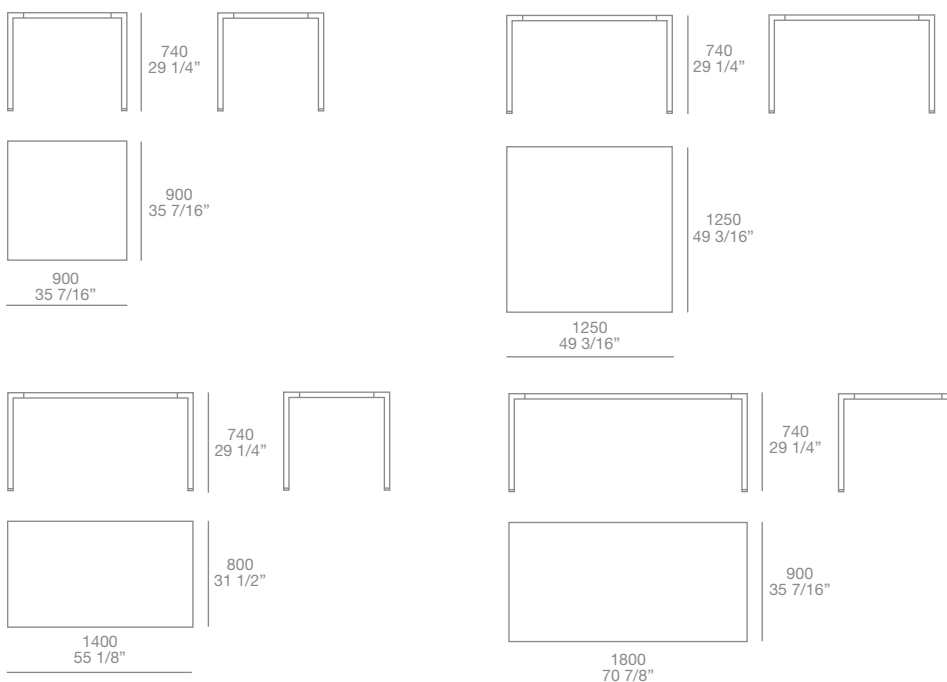

Dimensions:

Poliform S.p.A.

Sede legale in Inverigo. Direzione Amministrazione via Montesanto, 28 22044 Inverigo (CO) Italy

tel +39 031 6951 fax +39 031 699444 www.poliform.it info.poliform@poliform.it

Capitale Sociale Euro 10.350.000 int vers REA 129866

Codice Fiscale Partita Iva e Reg.Imprese Como IT00226920130