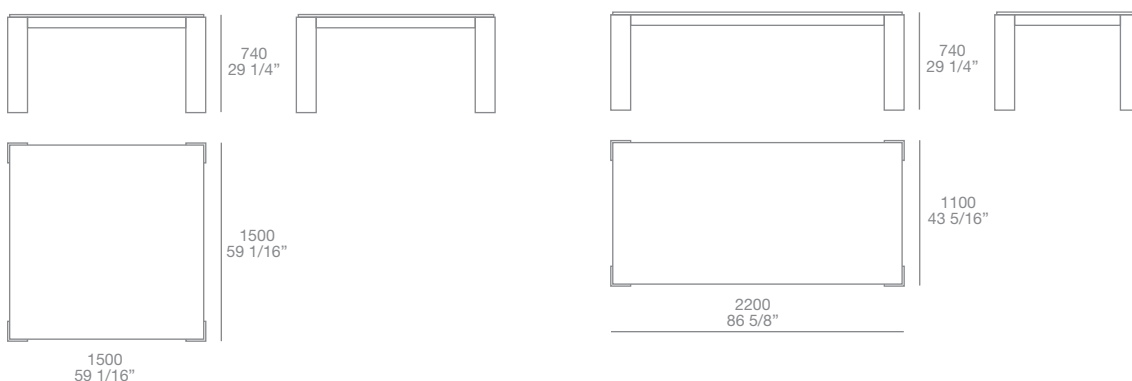

Finishing:

Fixed table.

Mat lacquered colours, glossy lacquered colours wenge and walnut c.

Top available also in glass and stone

Dimensions:

Poliform S.p.A.

Sede legale in Inverigo. Direzione Amministrazione via Montesanto, 28 22044 Inverigo (CO) Italy