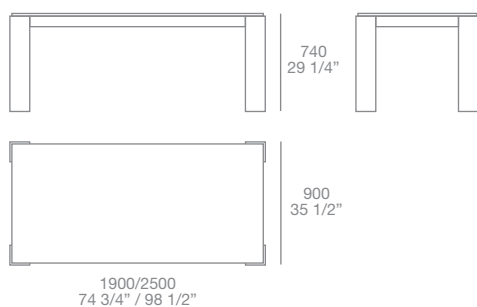

Dimensions: