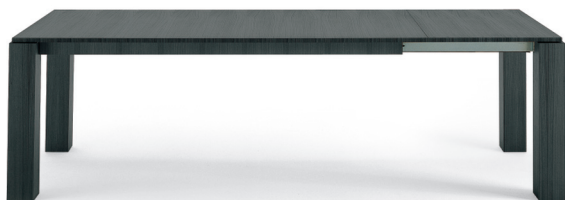

Poliform

Poliform day collection

I like to experience modernity. The Poliform complements collection is a global project, which is able to adapt to any lifestyle. Poliform offers original products that can be both welcoming and relaxing, whatever style you are looking for.

Dolmen table, design Carlo Colombo, 2004

A table, design by Carlo Colombo, drawn as a group of "pure" geometric combined solids. Extensible to 250 cm, Dolmen is completely realized in wood.

Finishing:

Extensible table. Mat lacquered colours, walnut c. and wenge.