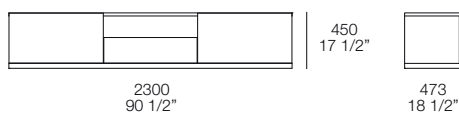

Technical characteristics and finishes:

Wall hanging sideboard in spessart oak. Chest of drawer for cutlery with 2 flap doors, open unit and chest of drawer in hide or in spessart oak.

Dimensions:

Poliform S.p.A.